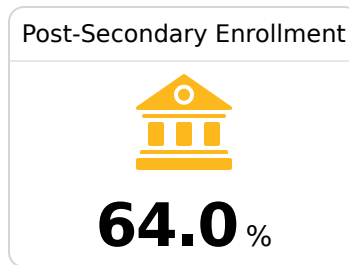

A Stone County School District

Wiggins, MS

214 Critz Street
Wiggins, MS 39577

Inita Owen
iowen@stoneschools.org

Due to the impact of COVID-19 on school closures in the 2019-20 school year and a waiver from the U.S. Department of Education, the Mississippi Department of Education (MDE) has no assessment and accountability data to report for the 2019-20 school year.