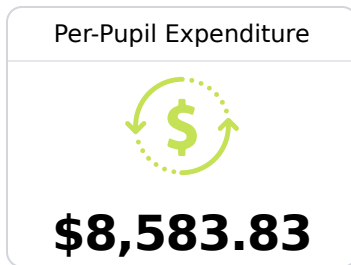

A Stone County School District

Wiggins, MS

214 Critz Street
Wiggins, MS 39577

Inita Owen
iowen@stoneschools.org

Due to the impact of COVID-19 on school closures in the 2019-20 school year and a waiver from the U.S. Department of Education, the Mississippi Department of Education (MDE) has no assessment and accountability data to report for the 2019-20 school year.