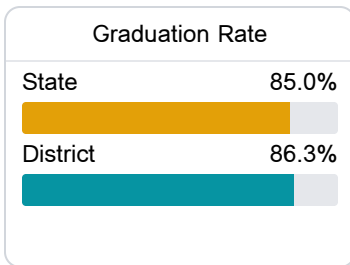

District Report Card 2019 - 2020

For more detailed information, please visit <https://msrc.mdek12.org>.

A Stone County School District Wiggins, MS

214 Critz Street
Wiggins, MS 39577

Inita Owen
iowen@stoneschools.org

Due to the impact of COVID-19 on school closures in the 2019-20 school year and a waiver from the U.S. Department of Education, the Mississippi Department of Education (MDE) has no assessment and accountability data to report for the 2019-20 school year.

Teacher Data

165.9

Teachers

77.9%

Experienced Teachers

3.8%

Provisional Teachers

99.6%

In-Field Teachers