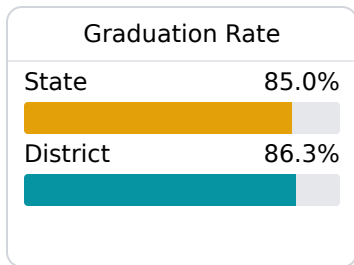

A Stone County School District

Wiggins, MS

 214 Critz Street
Wiggins, MS 39577

 Inita Owen
iowen@stoneschools.org

Due to the impact of COVID-19 on school closures in the 2019-20 school year and a waiver from the U.S. Department of Education, the Mississippi Department of Education (MDE) has no assessment and accountability data to report for the 2019-20 school year.