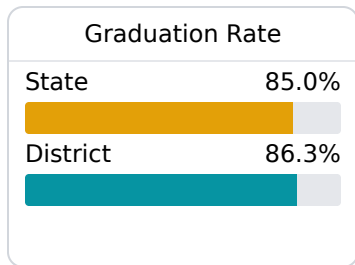

A Stone County School District

Wiggins, MS

214 Critz Street
Wiggins, MS 39577

Inita Owen
iowen@stoneschools.org

Due to the impact of COVID-19 on school closures in the 2019-20 school year and a waiver from the U.S. Department of Education, the Mississippi Department of Education (MDE) has no assessment and accountability data to report for the 2019-20 school year.