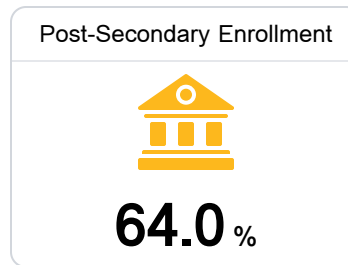

District Report Card 2019 - 2020

For more detailed information, please visit <https://msrc.mdek12.org>.

A Stone County School District Wiggins, MS

214 Critz Street
Wiggins, MS 39577

Inita Owen
iowen@stoneschools.org

Due to the impact of COVID-19 on school closures in the 2019-20 school year and a waiver from the U.S. Department of Education, the Mississippi Department of Education (MDE) has no assessment and accountability data to report for the 2019-20 school year.

Teacher Data

165.9

Teachers

77.9%

Experienced Teachers

3.8%

Provisional Teachers

99.6%

In-Field Teachers