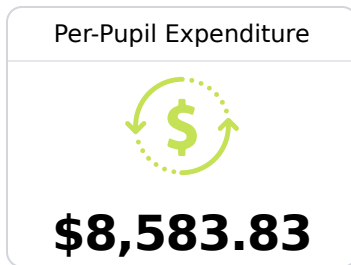

A Stone County School District

Wiggins, MS

 214 Critz Street
Wiggins, MS 39577

 Inita Owen
iowen@stoneschools.org

Due to the impact of COVID-19 on school closures in the 2019-20 school year and a waiver from the U.S. Department of Education, the Mississippi Department of Education (MDE) has no assessment and accountability data to report for the 2019-20 school year.