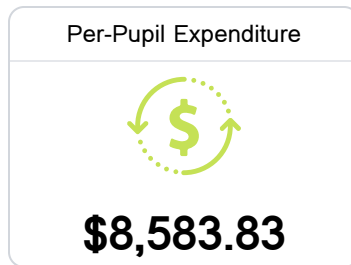

District Report Card 2019 - 2020

For more detailed information, please visit <https://msrc.mdek12.org>.

A Stone County School District Wiggins, MS

214 Critz Street
Wiggins, MS 39577

Inita Owen
iowen@stoneschools.org

Due to the impact of COVID-19 on school closures in the 2019-20 school year and a waiver from the U.S. Department of Education, the Mississippi Department of Education (MDE) has no assessment and accountability data to report for the 2019-20 school year.

Teacher Data

165.9

Teachers

77.9%

Experienced Teachers

3.8%

Provisional Teachers

99.6%

In-Field Teachers