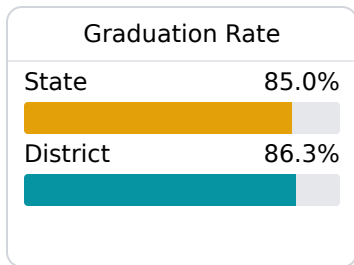

## A Stone County School District

Wiggins, MS

214 Critz Street  
Wiggins, MS 39577

Inita Owen  
[iowen@stoneschools.org](mailto:iowen@stoneschools.org)

Due to the impact of COVID-19 on school closures in the 2019-20 school year and a waiver from the U.S. Department of Education, the Mississippi Department of Education (MDE) has no assessment and accountability data to report for the 2019-20 school year.