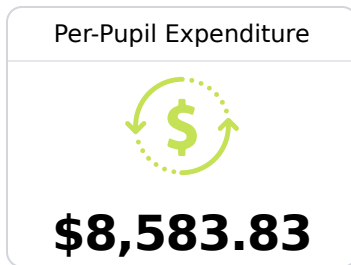

## A Stone County School District

Wiggins, MS

214 Critz Street  
Wiggins, MS 39577

Inita Owen  
[iowen@stoneschools.org](mailto:iowen@stoneschools.org)

Due to the impact of COVID-19 on school closures in the 2019-20 school year and a waiver from the U.S. Department of Education, the Mississippi Department of Education (MDE) has no assessment and accountability data to report for the 2019-20 school year.