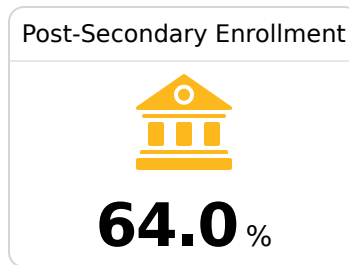

A Stone County School District

Wiggins, MS

 214 Critz Street
Wiggins, MS 39577

 Inita Owen
iowen@stoneschools.org

Due to the impact of COVID-19 on school closures in the 2019-20 school year and a waiver from the U.S. Department of Education, the Mississippi Department of Education (MDE) has no assessment and accountability data to report for the 2019-20 school year.