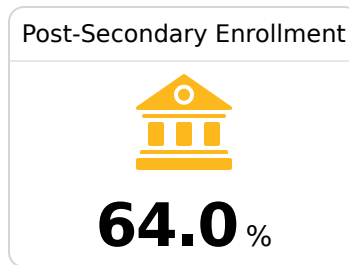

## A Stone County School District

Wiggins, MS

214 Critz Street  
Wiggins, MS 39577

Inita Owen  
[iowen@stoneschools.org](mailto:iowen@stoneschools.org)

Due to the impact of COVID-19 on school closures in the 2019-20 school year and a waiver from the U.S. Department of Education, the Mississippi Department of Education (MDE) has no assessment and accountability data to report for the 2019-20 school year.