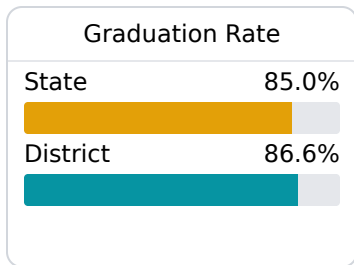

Smith County School District

Raleigh, MS

 212 SYLVARENA AVENUE SUITE C P.O.
Box 308
Raleigh, MS 39153

 Nick Hillman
nick.hillman@smithcountyschools.net

Due to the impact of COVID-19 on school closures in the 2019-20 school year and a waiver from the U.S. Department of Education, the Mississippi Department of Education (MDE) has no assessment and accountability data to report for the 2019-20 school year.