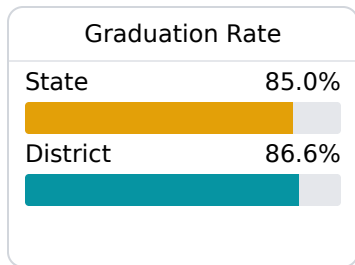

Smith County School District

Raleigh, MS

 212 SYLVARENA AVENUE SUITE C P.O.
Box 308
Raleigh, MS 39153

Nick Hillman
nick.hillman@smithcountyschools.net

Due to the impact of COVID-19 on school closures in the 2019-20 school year and a waiver from the U.S. Department of Education, the Mississippi Department of Education (MDE) has no assessment and accountability data to report for the 2019-20 school year.