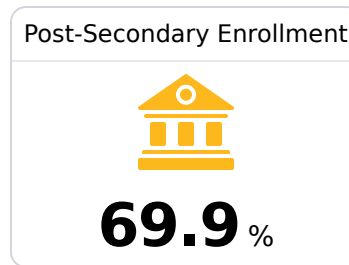

Smith County School District

Raleigh, MS

 212 SYLVARENA AVENUE SUITE C P.O.
Box 308
Raleigh, MS 39153

Nick Hillman
nick.hillman@smithcountyschools.net

Due to the impact of COVID-19 on school closures in the 2019-20 school year and a waiver from the U.S. Department of Education, the Mississippi Department of Education (MDE) has no assessment and accountability data to report for the 2019-20 school year.