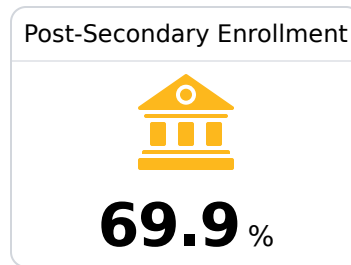

Smith County School District

Raleigh, MS

 212 SYLVARENA AVENUE SUITE C P.O.
Box 308
Raleigh, MS 39153

 Nick Hillman
nick.hillman@smithcountyschools.net

Due to the impact of COVID-19 on school closures in the 2019-20 school year and a waiver from the U.S. Department of Education, the Mississippi Department of Education (MDE) has no assessment and accountability data to report for the 2019-20 school year.