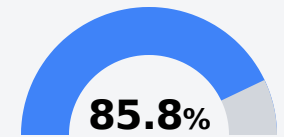

Teacher Data

175.1

Teachers

Experienced Teachers