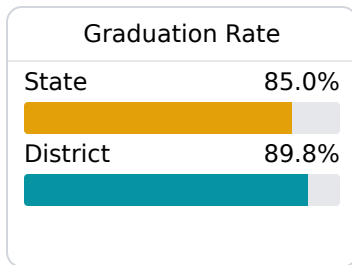

Simpson County School District

Mendenhall, MS

111 Education Lane
Mendenhall, MS 39114

Dr. Paul Lawrence
plawrence@simpson.k12.ms.us

Due to the impact of COVID-19 on school closures in the 2019-20 school year and a waiver from the U.S. Department of Education, the Mississippi Department of Education (MDE) has no assessment and accountability data to report for the 2019-20 school year.