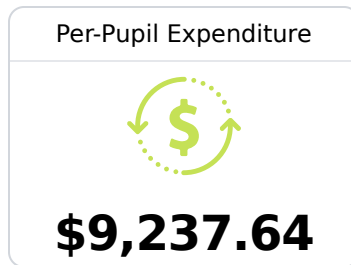

Simpson County School District

Mendenhall, MS

111 Education Lane
Mendenhall, MS 39114

Dr. Paul Lawrence
plawrence@simpson.k12.ms.us

Due to the impact of COVID-19 on school closures in the 2019-20 school year and a waiver from the U.S. Department of Education, the Mississippi Department of Education (MDE) has no assessment and accountability data to report for the 2019-20 school year.