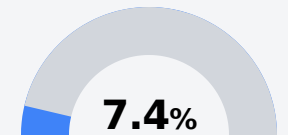

Provisional Teachers