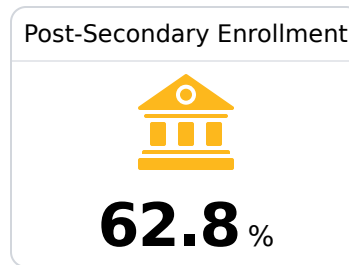

Simpson County School District

Mendenhall, MS

111 Education Lane
Mendenhall, MS 39114

Dr. Paul Lawrence
plawrence@simpson.k12.ms.us

Due to the impact of COVID-19 on school closures in the 2019-20 school year and a waiver from the U.S. Department of Education, the Mississippi Department of Education (MDE) has no assessment and accountability data to report for the 2019-20 school year.