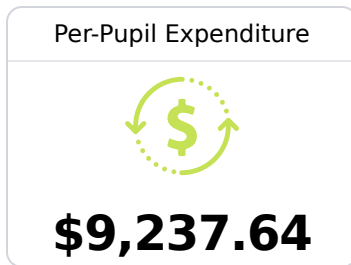

Simpson County School District

Mendenhall, MS

111 Education Lane
Mendenhall, MS 39114

Dr. Paul Lawrence
plawrence@simpson.k12.ms.us

Due to the impact of COVID-19 on school closures in the 2019-20 school year and a waiver from the U.S. Department of Education, the Mississippi Department of Education (MDE) has no assessment and accountability data to report for the 2019-20 school year.