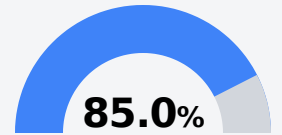

Teacher Data

216.5

Teachers

Experienced Teachers