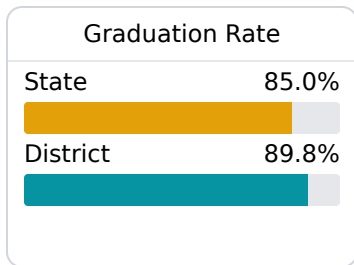

Simpson County School District

Mendenhall, MS

111 Education Lane
Mendenhall, MS 39114

Dr. Paul Lawrence
plawrence@simpson.k12.ms.us

Due to the impact of COVID-19 on school closures in the 2019-20 school year and a waiver from the U.S. Department of Education, the Mississippi Department of Education (MDE) has no assessment and accountability data to report for the 2019-20 school year.