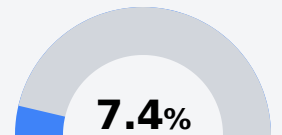

Provisional Teachers