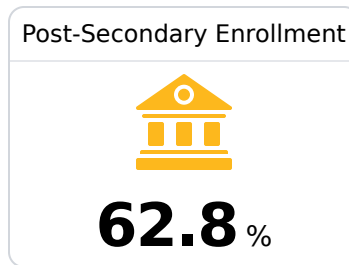

Simpson County School District

Mendenhall, MS

111 Education Lane
Mendenhall, MS 39114

Dr. Paul Lawrence
plawrence@simpson.k12.ms.us

Due to the impact of COVID-19 on school closures in the 2019-20 school year and a waiver from the U.S. Department of Education, the Mississippi Department of Education (MDE) has no assessment and accountability data to report for the 2019-20 school year.