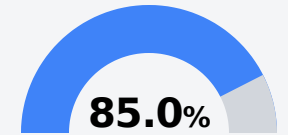

Teacher Data

216.5

Teachers

Experienced Teachers