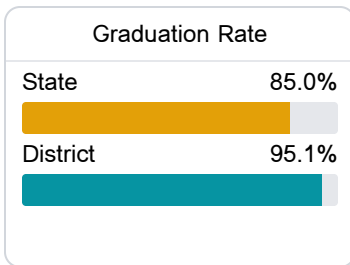

District Report Card 2019 - 2020

For more detailed information, please visit <https://msrc.mdek12.org>.

D South Delta School District Rolling Fork, MS

106 Athletic Drive P.O. Box 219
Rolling Fork, MS 39159

Erra Kelly
errakelly@sdelta.org

Due to the impact of COVID-19 on school closures in the 2019-20 school year and a waiver from the U.S. Department of Education, the Mississippi Department of Education (MDE) has no assessment and accountability data to report for the 2019-20 school year.

Teacher Data

54.7

Teachers

58.1%

Experienced Teachers

53.9%

Provisional Teachers

69.5%

In-Field Teachers