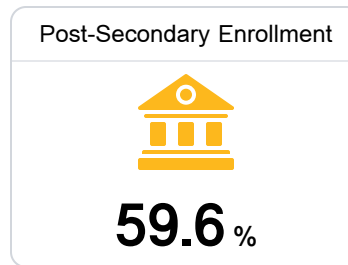

District Report Card 2019 - 2020

For more detailed information, please visit <https://msrc.mdek12.org>.

D South Delta School District Rolling Fork, MS

106 Athletic Drive P.O. Box 219
Rolling Fork, MS 39159

Erra Kelly
errakelly@sdelta.org

Due to the impact of COVID-19 on school closures in the 2019-20 school year and a waiver from the U.S. Department of Education, the Mississippi Department of Education (MDE) has no assessment and accountability data to report for the 2019-20 school year.

Teacher Data

54.7

Teachers

58.1%

Experienced Teachers

53.9%

Provisional Teachers

69.5%

In-Field Teachers