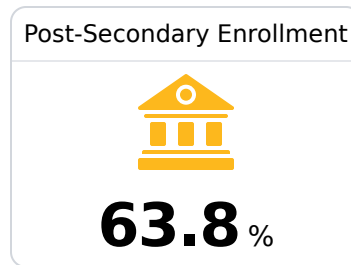

Forest Municipal School District

Forest, MS

325 CLEVELAND STREET
Forest, MS 39074

Dr. Melanie Nelson
mnelson@forest.k12.ms.us

Due to the impact of COVID-19 on school closures in the 2019-20 school year and a waiver from the U.S. Department of Education, the Mississippi Department of Education (MDE) has no assessment and accountability data to report for the 2019-20 school year.