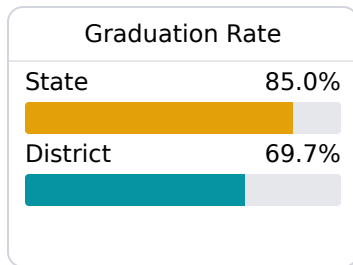

Forest Municipal School District

Forest, MS

325 CLEVELAND STREET
Forest, MS 39074

Dr. Melanie Nelson
mnelson@forest.k12.ms.us

Due to the impact of COVID-19 on school closures in the 2019-20 school year and a waiver from the U.S. Department of Education, the Mississippi Department of Education (MDE) has no assessment and accountability data to report for the 2019-20 school year.