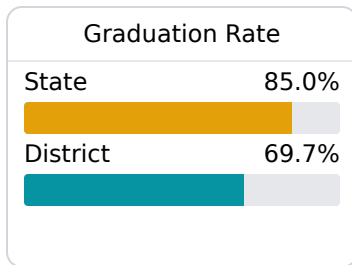

Forest Municipal School District

Forest, MS

325 CLEVELAND STREET
Forest, MS 39074

Dr. Melanie Nelson
mnelson@forest.k12.ms.us

Due to the impact of COVID-19 on school closures in the 2019-20 school year and a waiver from the U.S. Department of Education, the Mississippi Department of Education (MDE) has no assessment and accountability data to report for the 2019-20 school year.