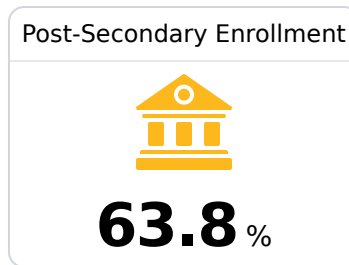

Forest Municipal School District

Forest, MS

325 CLEVELAND STREET
Forest, MS 39074

Dr. Melanie Nelson
mnelson@forest.k12.ms.us

Due to the impact of COVID-19 on school closures in the 2019-20 school year and a waiver from the U.S. Department of Education, the Mississippi Department of Education (MDE) has no assessment and accountability data to report for the 2019-20 school year.