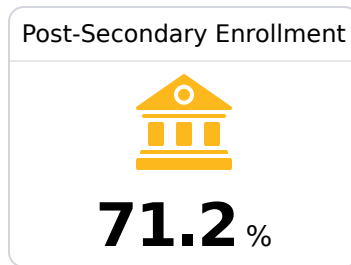

Scott County School District

Forest, MS

110 Commerce Loop
Forest, MS 39074

Alan Lumpkin
alumpkin@scott.k12.ms.us

Due to the impact of COVID-19 on school closures in the 2019-20 school year and a waiver from the U.S. Department of Education, the Mississippi Department of Education (MDE) has no assessment and accountability data to report for the 2019-20 school year.