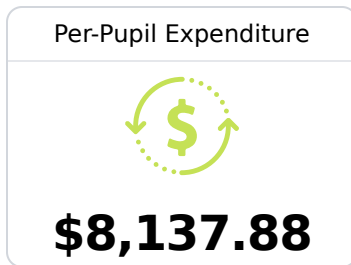

Scott County School District

Forest, MS

110 Commerce Loop
Forest, MS 39074

Alan Lumpkin
alumpkin@scott.k12.ms.us

Due to the impact of COVID-19 on school closures in the 2019-20 school year and a waiver from the U.S. Department of Education, the Mississippi Department of Education (MDE) has no assessment and accountability data to report for the 2019-20 school year.