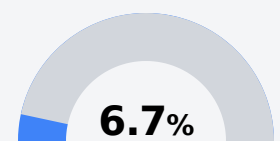

Experienced Teachers

Provisional Teachers