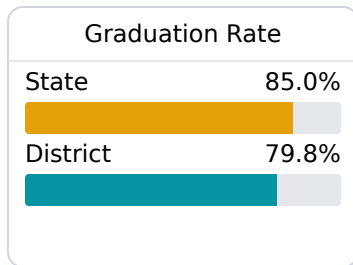

## Scott County School District

Forest, MS

110 Commerce Loop  
Forest, MS 39074

Alan Lumpkin  
alumpkin@scott.k12.ms.us

Due to the impact of COVID-19 on school closures in the 2019-20 school year and a waiver from the U.S. Department of Education, the Mississippi Department of Education (MDE) has no assessment and accountability data to report for the 2019-20 school year.