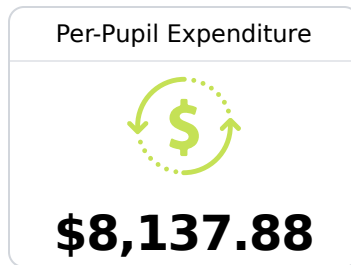

## Scott County School District

Forest, MS

110 Commerce Loop  
Forest, MS 39074

Alan Lumpkin  
alumpkin@scott.k12.ms.us

Due to the impact of COVID-19 on school closures in the 2019-20 school year and a waiver from the U.S. Department of Education, the Mississippi Department of Education (MDE) has no assessment and accountability data to report for the 2019-20 school year.