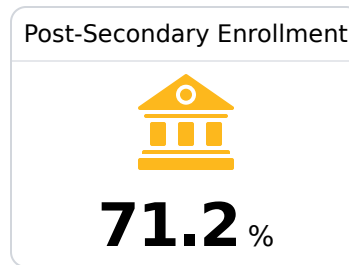

## Scott County School District

Forest, MS

110 Commerce Loop  
Forest, MS 39074

Alan Lumpkin  
alumpkin@scott.k12.ms.us

Due to the impact of COVID-19 on school closures in the 2019-20 school year and a waiver from the U.S. Department of Education, the Mississippi Department of Education (MDE) has no assessment and accountability data to report for the 2019-20 school year.