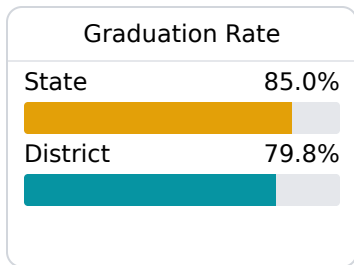

Scott County School District

Forest, MS

110 Commerce Loop
Forest, MS 39074

Alan Lumpkin
alumpkin@scott.k12.ms.us

Due to the impact of COVID-19 on school closures in the 2019-20 school year and a waiver from the U.S. Department of Education, the Mississippi Department of Education (MDE) has no assessment and accountability data to report for the 2019-20 school year.