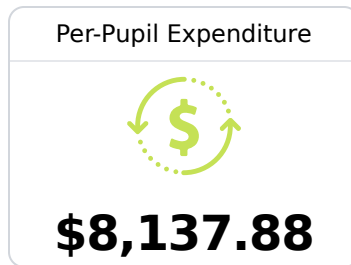

Scott County School District

Forest, MS

110 Commerce Loop
Forest, MS 39074

Tony McGee
tmcgee@scott.k12.ms.us

Due to the impact of COVID-19 on school closures in the 2019-20 school year and a waiver from the U.S. Department of Education, the Mississippi Department of Education (MDE) has no assessment and accountability data to report for the 2019-20 school year.