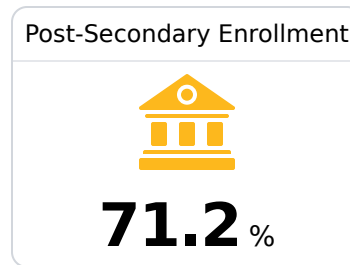

Scott County School District

Forest, MS

110 Commerce Loop
Forest, MS 39074

Tony McGee
tmcgee@scott.k12.ms.us

Due to the impact of COVID-19 on school closures in the 2019-20 school year and a waiver from the U.S. Department of Education, the Mississippi Department of Education (MDE) has no assessment and accountability data to report for the 2019-20 school year.