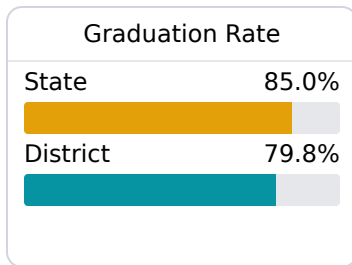

Scott County School District

Forest, MS

110 Commerce Loop
Forest, MS 39074

Tony McGee
tmcgee@scott.k12.ms.us

Due to the impact of COVID-19 on school closures in the 2019-20 school year and a waiver from the U.S. Department of Education, the Mississippi Department of Education (MDE) has no assessment and accountability data to report for the 2019-20 school year.