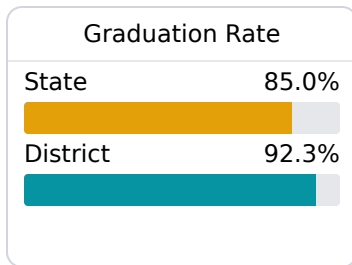

A Pearl Public School District

Pearl, MS

3375 HIGHWAY 80 E
Pearl, MS 39208

Chris Chism
cchism@pearlk12.com

Due to the impact of COVID-19 on school closures in the 2019-20 school year and a waiver from the U.S. Department of Education, the Mississippi Department of Education (MDE) has no assessment and accountability data to report for the 2019-20 school year.