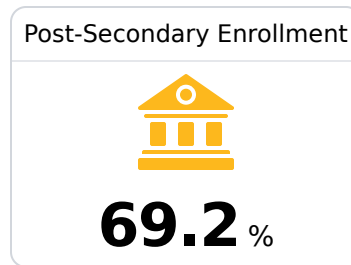

A Pearl Public School District

Pearl, MS

3375 HIGHWAY 80 E
Pearl, MS 39208

Chris Chism
cchism@pearlk12.com

Due to the impact of COVID-19 on school closures in the 2019-20 school year and a waiver from the U.S. Department of Education, the Mississippi Department of Education (MDE) has no assessment and accountability data to report for the 2019-20 school year.