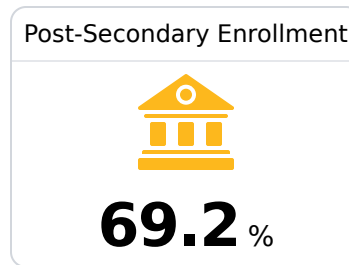

A Pearl Public School District

Pearl, MS

3375 HIGHWAY 80 E
Pearl, MS 39208

Chris Chism
cchism@pearlk12.com

Due to the impact of COVID-19 on school closures in the 2019-20 school year and a waiver from the U.S. Department of Education, the Mississippi Department of Education (MDE) has no assessment and accountability data to report for the 2019-20 school year.