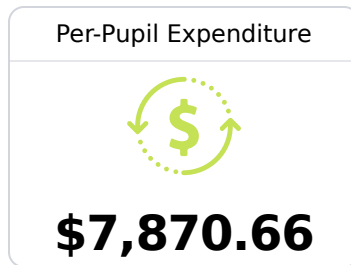

A Pearl Public School District

Pearl, MS

3375 HIGHWAY 80 E
Pearl, MS 39208

Chris Chism
cchism@pearlk12.com

Due to the impact of COVID-19 on school closures in the 2019-20 school year and a waiver from the U.S. Department of Education, the Mississippi Department of Education (MDE) has no assessment and accountability data to report for the 2019-20 school year.