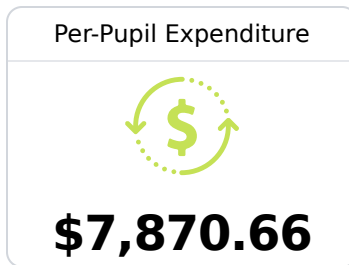

A Pearl Public School District

Pearl, MS

3375 HIGHWAY 80 E
Pearl, MS 39208

Chris Chism
cchism@pearlk12.com

Due to the impact of COVID-19 on school closures in the 2019-20 school year and a waiver from the U.S. Department of Education, the Mississippi Department of Education (MDE) has no assessment and accountability data to report for the 2019-20 school year.