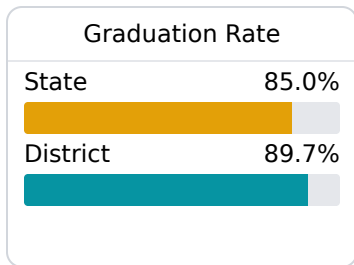

Rankin County School District

Brandon, MS

1220 Apple Park Place
Brandon, MS 39042

John S Rimes, Ph.D.
srimes@rcsd.ms

Due to the impact of COVID-19 on school closures in the 2019-20 school year and a waiver from the U.S. Department of Education, the Mississippi Department of Education (MDE) has no assessment and accountability data to report for the 2019-20 school year.