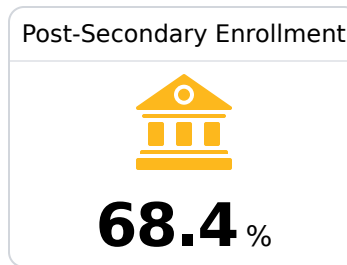

Rankin County School District

Brandon, MS

1220 Apple Park Place
Brandon, MS 39042

John S Rimes, Ph.D.
srimes@rcsd.ms

Due to the impact of COVID-19 on school closures in the 2019-20 school year and a waiver from the U.S. Department of Education, the Mississippi Department of Education (MDE) has no assessment and accountability data to report for the 2019-20 school year.