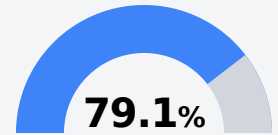

Teacher Data

1,284.4

Teachers

Experienced Teachers