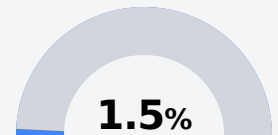

Provisional Teachers