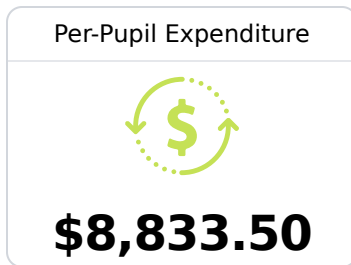

Rankin County School District

Brandon, MS

1220 Apple Park Place
Brandon, MS 39042

John S Rimes, Ph.D.
srimes@rcsd.ms

Due to the impact of COVID-19 on school closures in the 2019-20 school year and a waiver from the U.S. Department of Education, the Mississippi Department of Education (MDE) has no assessment and accountability data to report for the 2019-20 school year.