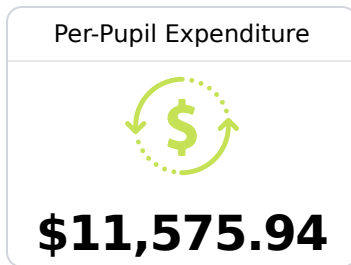

## Quitman County School District

Marks, MS

P O DRAWER E 1362 MLK DRIVE  
Marks, MS 38646

FREDRICK ROBINSON  
[fredrickrobinson@qcsd.k12.ms.us](mailto:fredrickrobinson@qcsd.k12.ms.us)

Due to the impact of COVID-19 on school closures in the 2019-20 school year and a waiver from the U.S. Department of Education, the Mississippi Department of Education (MDE) has no assessment and accountability data to report for the 2019-20 school year.