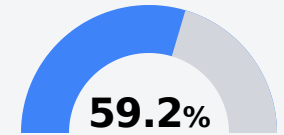

Teacher Data

85.8

Teachers

Experienced Teachers