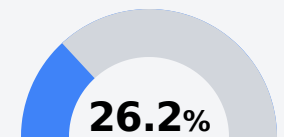

Provisional Teachers