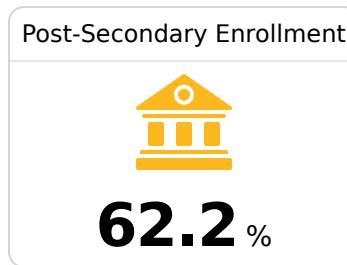

## Quitman County School District

Marks, MS

P O DRAWER E 1362 MLK DRIVE  
Marks, MS 38646

FREDRICK ROBINSON  
[fredrickrobinson@qcsd.k12.ms.us](mailto:fredrickrobinson@qcsd.k12.ms.us)

Due to the impact of COVID-19 on school closures in the 2019-20 school year and a waiver from the U.S. Department of Education, the Mississippi Department of Education (MDE) has no assessment and accountability data to report for the 2019-20 school year.