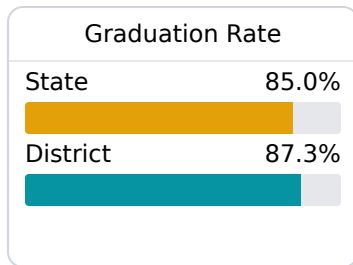

## Quitman County School District

Marks, MS

P O DRAWER E 1362 MLK DRIVE  
Marks, MS 38646

FREDRICK ROBINSON  
[fredrickrobinson@qcsd.k12.ms.us](mailto:fredrickrobinson@qcsd.k12.ms.us)

Due to the impact of COVID-19 on school closures in the 2019-20 school year and a waiver from the U.S. Department of Education, the Mississippi Department of Education (MDE) has no assessment and accountability data to report for the 2019-20 school year.