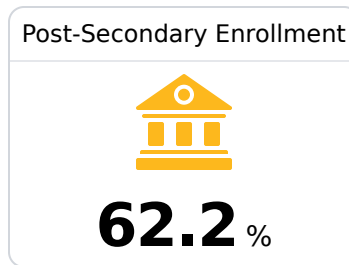

Quitman County School District

Marks, MS

P O DRAWER E 1362 MLK DRIVE
Marks, MS 38646

FREDRICK ROBINSON
fredrickrobinson@qcsd.k12.ms.us

Due to the impact of COVID-19 on school closures in the 2019-20 school year and a waiver from the U.S. Department of Education, the Mississippi Department of Education (MDE) has no assessment and accountability data to report for the 2019-20 school year.