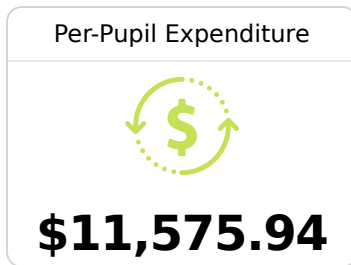

Quitman County School District

Marks, MS

P O DRAWER E 1362 MLK DRIVE
Marks, MS 38646

FREDRICK ROBINSON
fredrickrobinson@qcsd.k12.ms.us

Due to the impact of COVID-19 on school closures in the 2019-20 school year and a waiver from the U.S. Department of Education, the Mississippi Department of Education (MDE) has no assessment and accountability data to report for the 2019-20 school year.