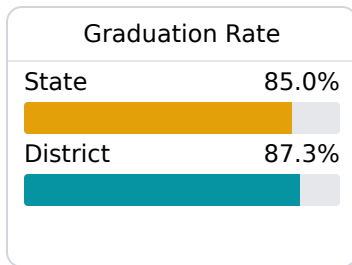

Quitman County School District

Marks, MS

P O DRAWER E 1362 MLK DRIVE
Marks, MS 38646

FREDRICK ROBINSON
fredrickrobinson@qcsd.k12.ms.us

Due to the impact of COVID-19 on school closures in the 2019-20 school year and a waiver from the U.S. Department of Education, the Mississippi Department of Education (MDE) has no assessment and accountability data to report for the 2019-20 school year.