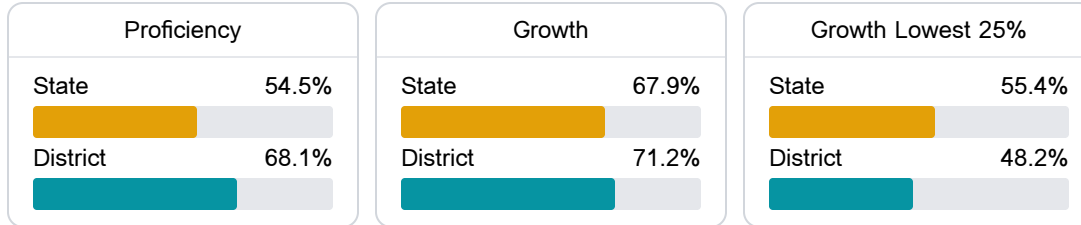

Booneville School District

Booneville, MS

201 N. First Street
Booneville, MS 38829

TODD ENGLISH
tenglish@boonevilleschools.org

School Accountability Grade Components

Mississippi's accountability system assigns "A" through "F" letter grades for schools and districts. Grades are based on student achievement, student growth, student participation in testing, and other academic measures.

Math

Measurements of student performance on the statewide math assessment.