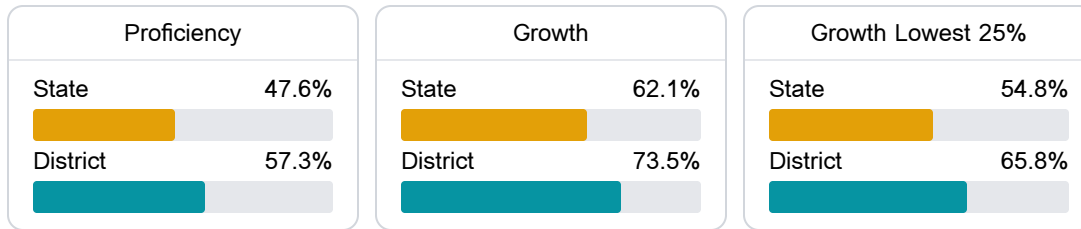

English

Measurements of student performance on the statewide English language arts (ELA) assessment.