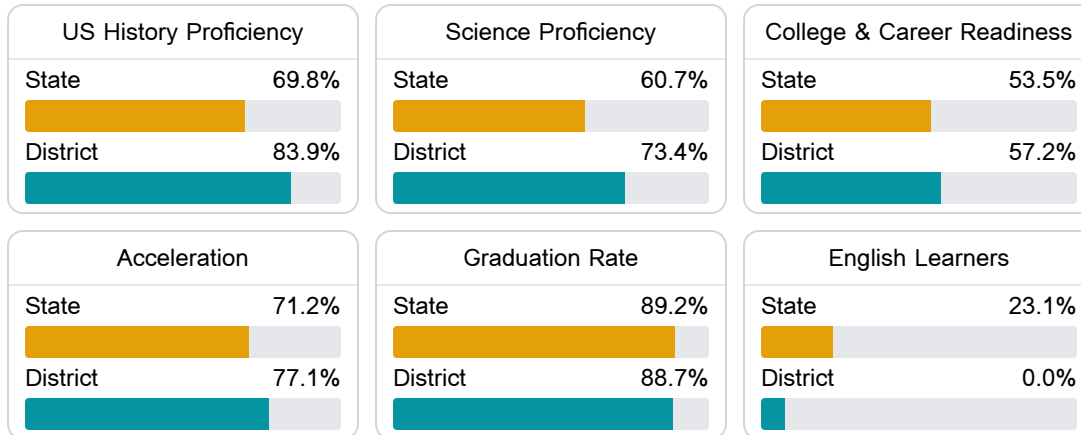

#### Math

Measurements of student performance on the statewide math assessment.

#### English

Measurements of student performance on the statewide English language arts (ELA) assessment.

#### Other Measures

Other measurements of student performance that factor into the accountability grade.