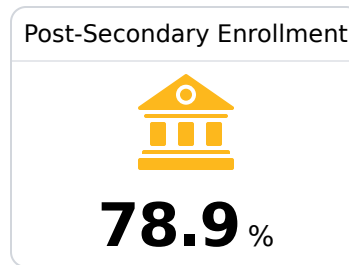

Booneville School District

Booneville, MS

201 N. First Street
Booneville, MS 38829

Todd English
tenglish@boonevilleschools.org

Due to the impact of COVID-19 on school closures in the 2019-20 school year and a waiver from the U.S. Department of Education, the Mississippi Department of Education (MDE) has no assessment and accountability data to report for the 2019-20 school year.