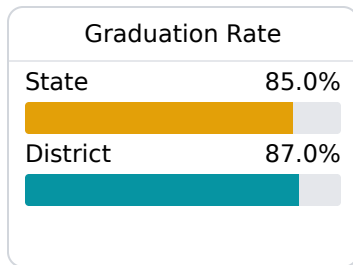

Booneville School District

Booneville, MS

201 N. First Street
Booneville, MS 38829

Todd English
tenglish@boonevilleschools.org

Due to the impact of COVID-19 on school closures in the 2019-20 school year and a waiver from the U.S. Department of Education, the Mississippi Department of Education (MDE) has no assessment and accountability data to report for the 2019-20 school year.