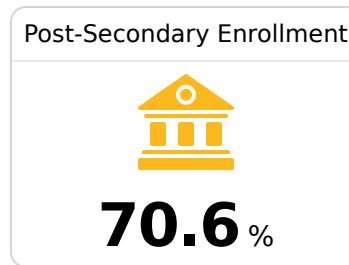

Baldwyn School District

Baldwyn, MS

107 WEST MAIN STREET
Baldwyn, MS 38824

Raymond Craven
cravenr@baldwynschools.com

Due to the impact of COVID-19 on school closures in the 2019-20 school year and a waiver from the U.S. Department of Education, the Mississippi Department of Education (MDE) has no assessment and accountability data to report for the 2019-20 school year.