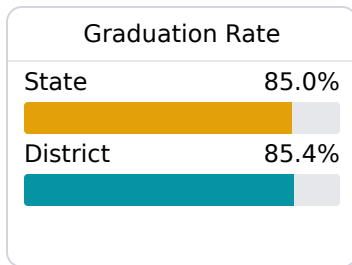

Baldwyn School District

Baldwyn, MS

107 WEST MAIN STREET
Baldwyn, MS 38824

Raymond Craven
cravenr@baldwynschools.com

Due to the impact of COVID-19 on school closures in the 2019-20 school year and a waiver from the U.S. Department of Education, the Mississippi Department of Education (MDE) has no assessment and accountability data to report for the 2019-20 school year.