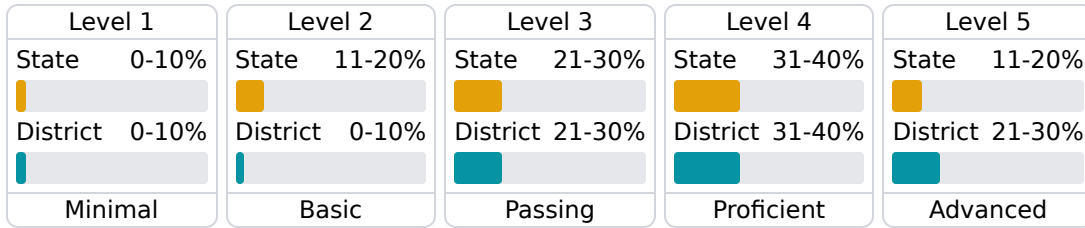

Detailed Assessment and Other Data

Student Performance

The following information shows each level of student performance on statewide assessments.

Math