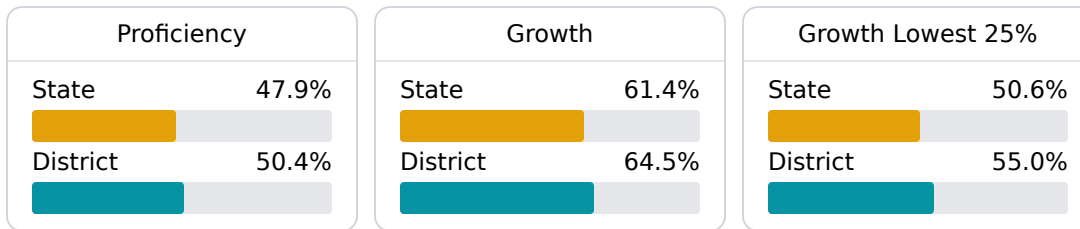

Other Measures

Other measurements of student performance that factor into the accountability grade.