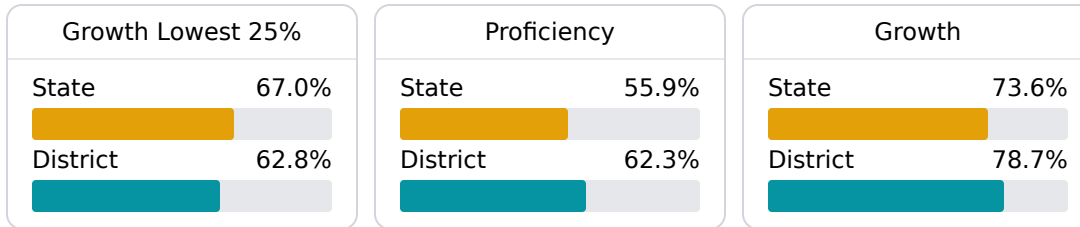

Prentiss County School District

Booneville, MS

105 North College Street
Booneville, MS 38829

Nickey Marshall
nmarshall@pcsdk12.com

School Accountability Grade Components

Mississippi's accountability system assigns "A" through "F" letter grades for schools and districts. Grades are based on student achievement, student growth, student participation in testing, and other academic measures.

Math

Measurements of student performance on the statewide math assessment.

English

Measurements of student performance on the statewide English language arts (ELA) assessment.