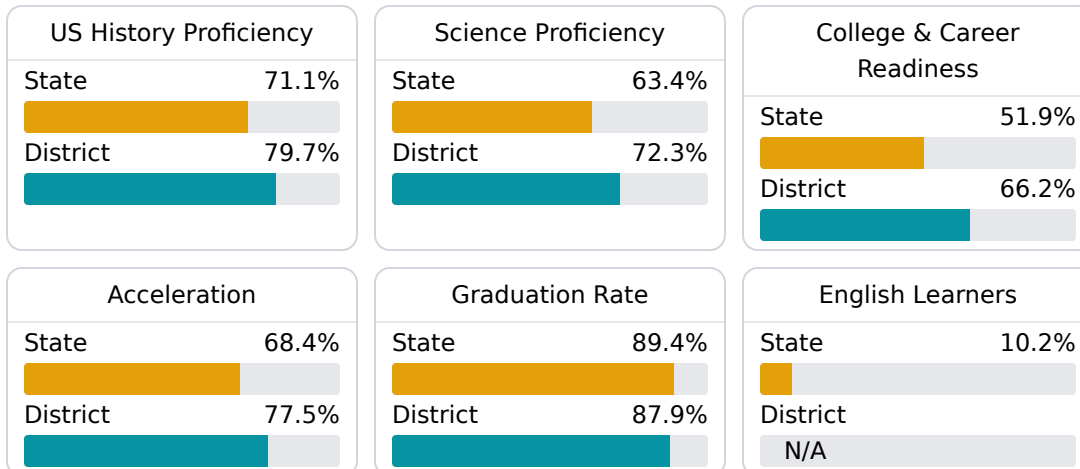

### School Accountability Grade Components

Mississippi's accountability system assigns "A" through "F" letter grades for schools and districts. Grades are based on student achievement, student growth, student participation in testing, and other academic measures.

#### Math

Measurements of student performance on the statewide math assessment.

#### English

Measurements of student performance on the statewide English language arts (ELA) assessment.

#### Other Measures

Other measurements of student performance that factor into the accountability grade.