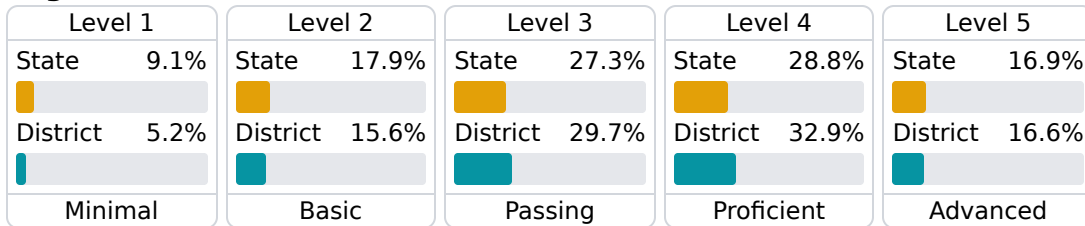

Detailed Assessment and Other Data

Student Performance

The following information shows each level of student performance on statewide assessments.

Math

English

Science

Student Assessment Participation

Discipline

Other Data

14.5%

Chronic Absenteeism

77.1%

Post-Secondary Enrollment

62.0%

Advanced Course Participation