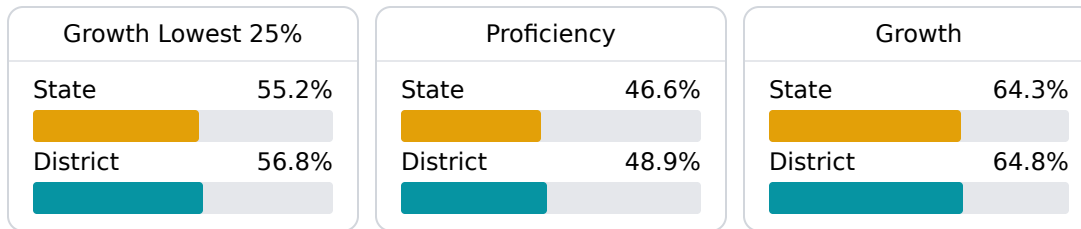

Other Measures

Other measurements of student performance that factor into the accountability grade.