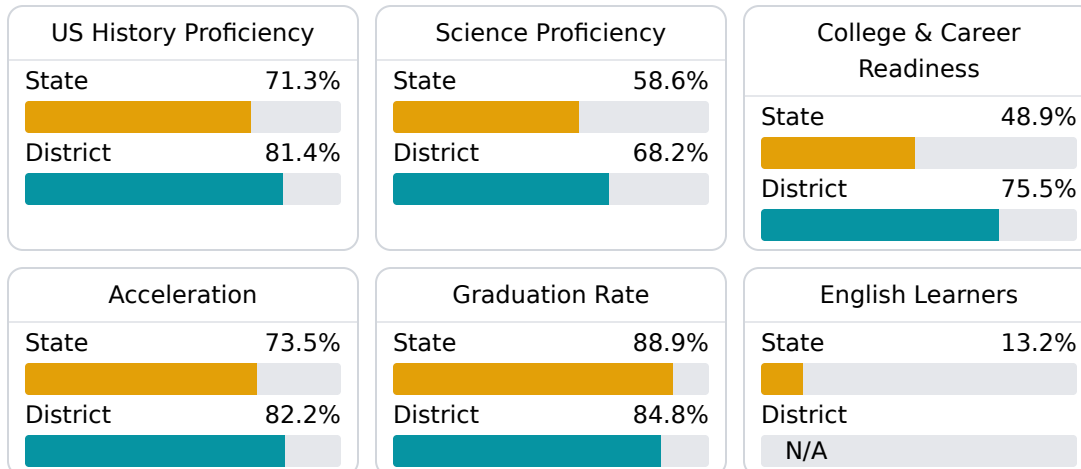

### School Accountability Grade Components

Mississippi's accountability system assigns "A" through "F" letter grades for schools and districts. Grades are based on student achievement, student growth, student participation in testing, and other academic measures.

#### Math

Measurements of student performance on the statewide math assessment.

#### English

Measurements of student performance on the statewide English language arts (ELA) assessment.

#### Other Measures

Other measurements of student performance that factor into the accountability grade.