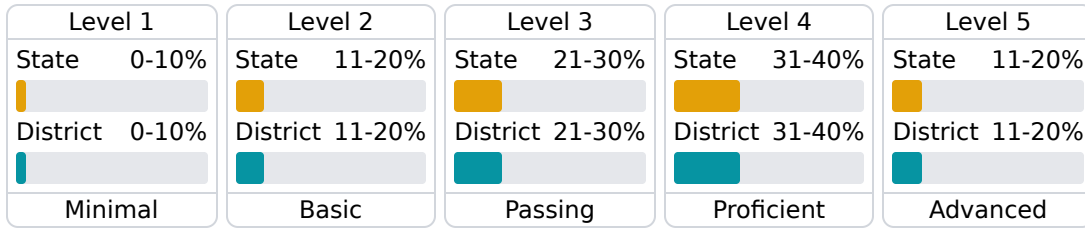

Detailed Assessment and Other Data

Student Performance

The following information shows each level of student performance on statewide assessments.

Math