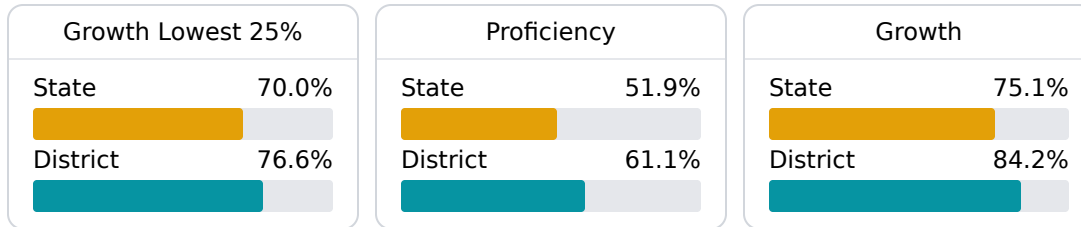

Prentiss County School District

Booneville, MS

105 North College Street
Booneville, MS 38829

Nickey Marshall
nmarshall@pcsdk12.com

School Accountability Grade Components

Mississippi's accountability system assigns "A" through "F" letter grades for schools and districts. Grades are based on student achievement, student growth, student participation in testing, and other academic measures.

Math

Measurements of student performance on the statewide math assessment.

English

Measurements of student performance on the statewide English language arts (ELA) assessment.