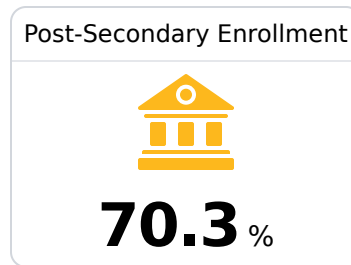

B Prentiss County School District

Booneville, MS

 105 North College Street
Booneville, MS 38829

 Nickey Marshall
nmarshall@pcsdk12.com

Due to the impact of COVID-19 on school closures in the 2019-20 school year and a waiver from the U.S. Department of Education, the Mississippi Department of Education (MDE) has no assessment and accountability data to report for the 2019-20 school year.