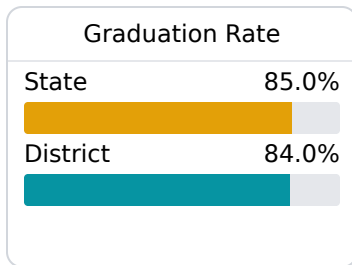

B Prentiss County School District

Booneville, MS

 105 North College Street
Booneville, MS 38829

 Nickey Marshall
nmarshall@pcsdk12.com

Due to the impact of COVID-19 on school closures in the 2019-20 school year and a waiver from the U.S. Department of Education, the Mississippi Department of Education (MDE) has no assessment and accountability data to report for the 2019-20 school year.