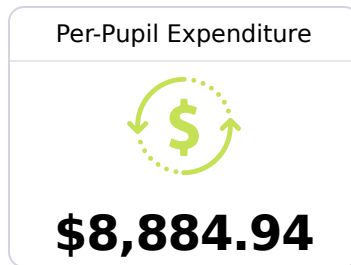

B Prentiss County School District

Booneville, MS

 105 North College Street
Booneville, MS 38829

 Nickey Marshall
nmarshall@pcsdk12.com

Due to the impact of COVID-19 on school closures in the 2019-20 school year and a waiver from the U.S. Department of Education, the Mississippi Department of Education (MDE) has no assessment and accountability data to report for the 2019-20 school year.