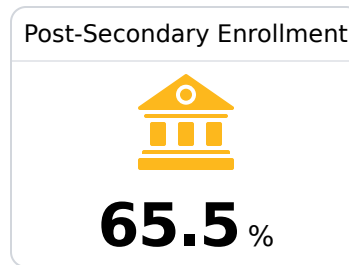

A Pontotoc City School District

Pontotoc, MS

 140 Education Drive
Pontotoc, MS 38863

 Phil Webb
pwebb@pontotoc.k12.ms.us

Due to the impact of COVID-19 on school closures in the 2019-20 school year and a waiver from the U.S. Department of Education, the Mississippi Department of Education (MDE) has no assessment and accountability data to report for the 2019-20 school year.