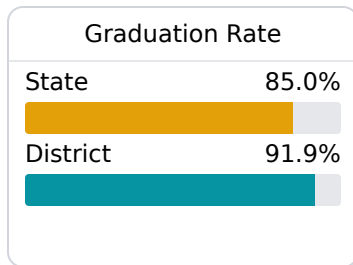

A Pontotoc City School District

Pontotoc, MS

 140 Education Drive
Pontotoc, MS 38863

 Phil Webb
pwebb@pontotoc.k12.ms.us

Due to the impact of COVID-19 on school closures in the 2019-20 school year and a waiver from the U.S. Department of Education, the Mississippi Department of Education (MDE) has no assessment and accountability data to report for the 2019-20 school year.