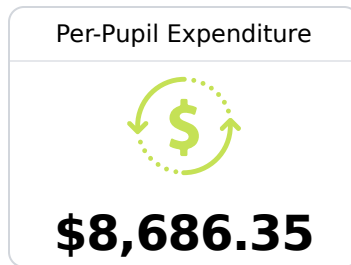

A Pontotoc City School District

Pontotoc, MS

 140 Education Drive
Pontotoc, MS 38863

 Phil Webb
pwebb@pontotoc.k12.ms.us

Due to the impact of COVID-19 on school closures in the 2019-20 school year and a waiver from the U.S. Department of Education, the Mississippi Department of Education (MDE) has no assessment and accountability data to report for the 2019-20 school year.