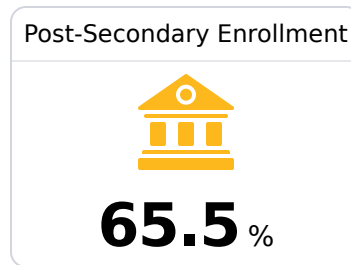

A Pontotoc City School District

Pontotoc, MS

 140 Education Drive
Pontotoc, MS 38863

 Phil Webb
pwebb@pontotoc.k12.ms.us

Due to the impact of COVID-19 on school closures in the 2019-20 school year and a waiver from the U.S. Department of Education, the Mississippi Department of Education (MDE) has no assessment and accountability data to report for the 2019-20 school year.