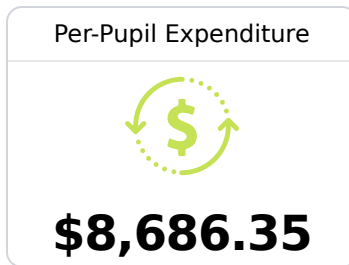

A Pontotoc City School District

Pontotoc, MS

 140 Education Drive
Pontotoc, MS 38863

 Phil Webb
pwebb@pontotoc.k12.ms.us

Due to the impact of COVID-19 on school closures in the 2019-20 school year and a waiver from the U.S. Department of Education, the Mississippi Department of Education (MDE) has no assessment and accountability data to report for the 2019-20 school year.