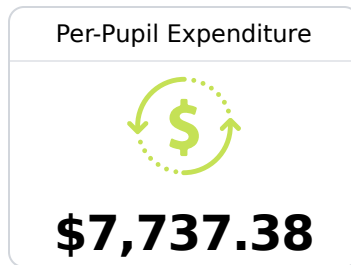

B Pontotoc County School District

Pontotoc, MS

 354 Center Ridge Drive
Pontotoc, MS 38863

 Brock Puckett
brockpuckett@pcsd.ms

Due to the impact of COVID-19 on school closures in the 2019-20 school year and a waiver from the U.S. Department of Education, the Mississippi Department of Education (MDE) has no assessment and accountability data to report for the 2019-20 school year.