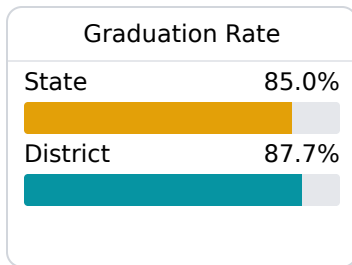

## **B** Pontotoc County School District

Pontotoc, MS

 354 Center Ridge Drive  
Pontotoc, MS 38863

 Brock Puckett  
[brockpuckett@pcsd.ms](mailto:brockpuckett@pcsd.ms)

Due to the impact of COVID-19 on school closures in the 2019-20 school year and a waiver from the U.S. Department of Education, the Mississippi Department of Education (MDE) has no assessment and accountability data to report for the 2019-20 school year.