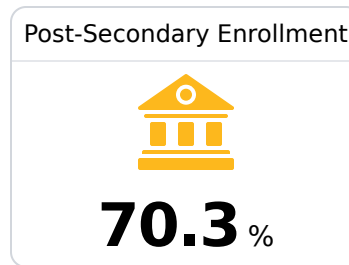

B Pontotoc County School District

Pontotoc, MS

 354 Center Ridge Drive
Pontotoc, MS 38863

 Brock Puckett
brockpuckett@pcsd.ms

Due to the impact of COVID-19 on school closures in the 2019-20 school year and a waiver from the U.S. Department of Education, the Mississippi Department of Education (MDE) has no assessment and accountability data to report for the 2019-20 school year.