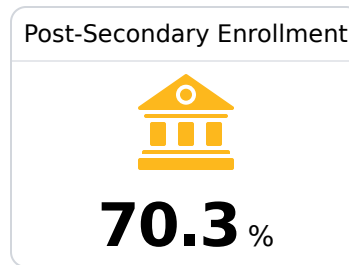

## **B** Pontotoc County School District

Pontotoc, MS

 354 Center Ridge Drive  
Pontotoc, MS 38863

 Brock Puckett  
[brockpuckett@pcsd.ms](mailto:brockpuckett@pcsd.ms)

Due to the impact of COVID-19 on school closures in the 2019-20 school year and a waiver from the U.S. Department of Education, the Mississippi Department of Education (MDE) has no assessment and accountability data to report for the 2019-20 school year.