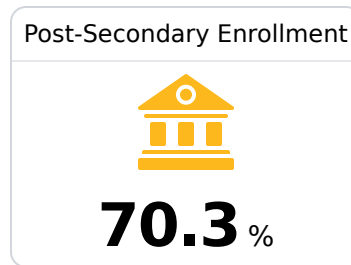

B Pontotoc County School District

Pontotoc, MS

 354 Center Ridge Drive
Pontotoc, MS 38863

 Brock Puckett
brockpuckett@pcsd.ms

Due to the impact of COVID-19 on school closures in the 2019-20 school year and a waiver from the U.S. Department of Education, the Mississippi Department of Education (MDE) has no assessment and accountability data to report for the 2019-20 school year.