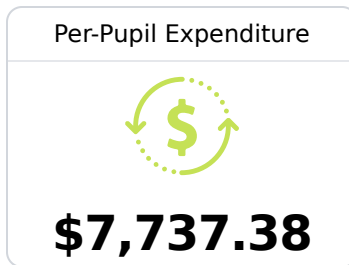

## **B** Pontotoc County School District

Pontotoc, MS

 354 Center Ridge Drive  
Pontotoc, MS 38863

 Brock Puckett  
[brockpuckett@pcsd.ms](mailto:brockpuckett@pcsd.ms)

Due to the impact of COVID-19 on school closures in the 2019-20 school year and a waiver from the U.S. Department of Education, the Mississippi Department of Education (MDE) has no assessment and accountability data to report for the 2019-20 school year.