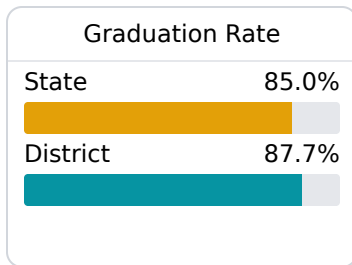

B Pontotoc County School District

Pontotoc, MS

 354 Center Ridge Drive
Pontotoc, MS 38863

 Brock Puckett
brockpuckett@pcsd.ms

Due to the impact of COVID-19 on school closures in the 2019-20 school year and a waiver from the U.S. Department of Education, the Mississippi Department of Education (MDE) has no assessment and accountability data to report for the 2019-20 school year.