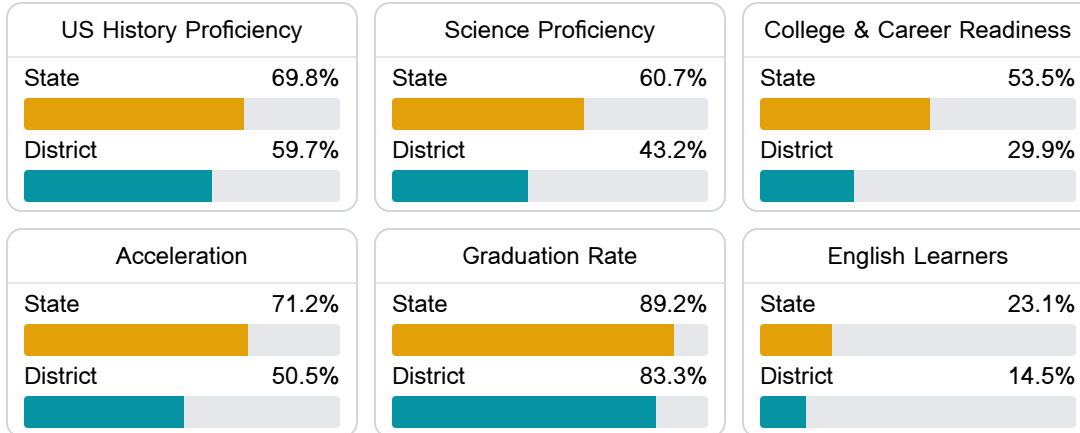

Math

Measurements of student performance on the statewide math assessment.

English

Measurements of student performance on the statewide English language arts (ELA) assessment.

Other Measures

Other measurements of student performance that factor into the accountability grade.

Detailed Assessment and Other Data

Student Performance

The following information shows each level of student performance on statewide assessments.

Math

English

Science

Student Assessment Participation

Other Data