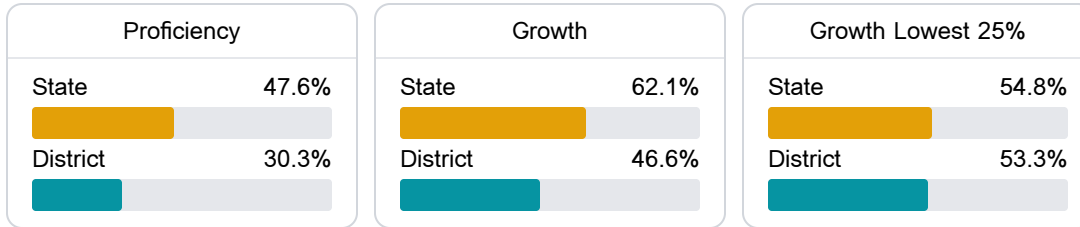

English

Measurements of student performance on the statewide English language arts (ELA) assessment.