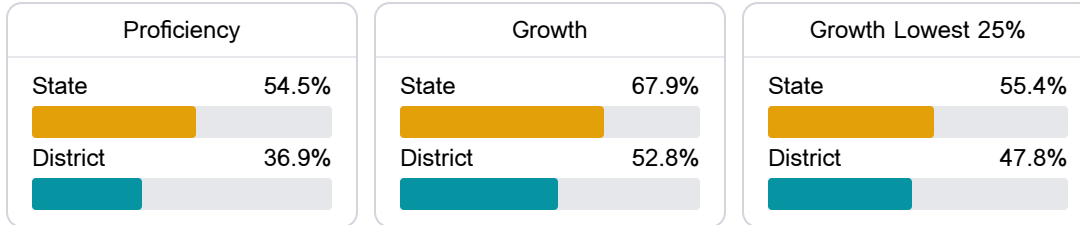

Mccomb School District

Mccomb, MS

695 Minnesota Ave
Mccomb, MS 39648

Johnnie Vick
vickj@mccomb.k12.ms.us

School Accountability Grade Components

Mississippi's accountability system assigns "A" through "F" letter grades for schools and districts. Grades are based on student achievement, student growth, student participation in testing, and other academic measures.

Math

Measurements of student performance on the statewide math assessment.