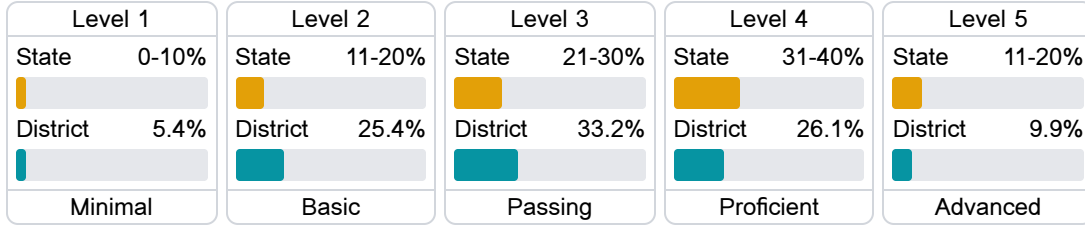

Math

Measurements of student performance on the statewide math assessment.

English

Measurements of student performance on the statewide English language arts (ELA) assessment.

Other Measures

Other measurements of student performance that factor into the accountability grade.

Detailed Assessment and Other Data

Student Performance

The following information shows each level of student performance on statewide assessments.

Math

English

Science

Student Assessment Participation

Other Data