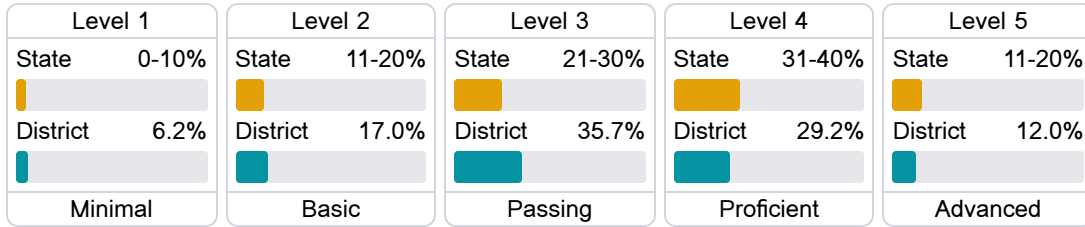

Math

Measurements of student performance on the statewide math assessment.

English

Measurements of student performance on the statewide English language arts (ELA) assessment.

Other Measures

Other measurements of student performance that factor into the accountability grade.

Detailed Assessment and Other Data

Student Performance

The following information shows each level of student performance on statewide assessments.

Math

English

Science

Student Assessment Participation

Other Data