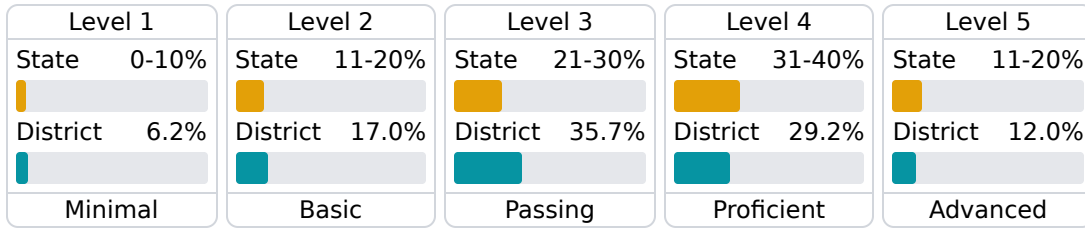

#### Other Measures

Other measurements of student performance that factor into the accountability grade.

### Teacher Data

**157.9**

Teachers

Experienced Teachers

Provisional Teachers

In-Field Teachers

Detailed Assessment and Other Data

Student Performance

The following information shows each level of student performance on statewide assessments.

Math

English

Science

Student Assessment Participation

Discipline

Other Data