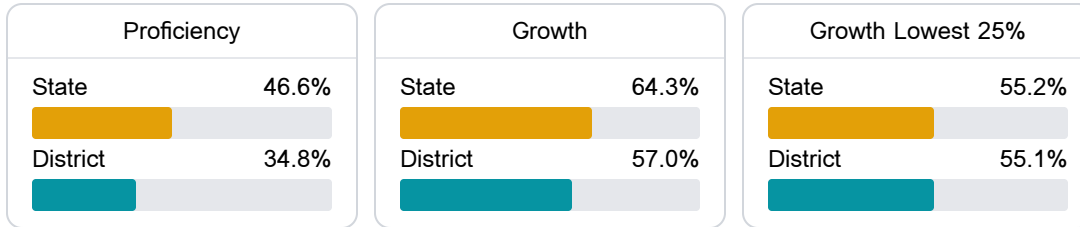

Mccomb School District

Mccomb, MS

695 Minnesota Ave
Mccomb, MS 39648

Johnnie Vick
vickj@mccomb.k12.ms.us

School Accountability Grade Components

Mississippi's accountability system assigns "A" through "F" letter grades for schools and districts. Grades are based on student achievement, student growth, student participation in testing, and other academic measures.

Math

Measurements of student performance on the statewide math assessment.

English

Measurements of student performance on the statewide English language arts (ELA) assessment.

Other Measures

Other measurements of student performance that factor into the accountability grade.