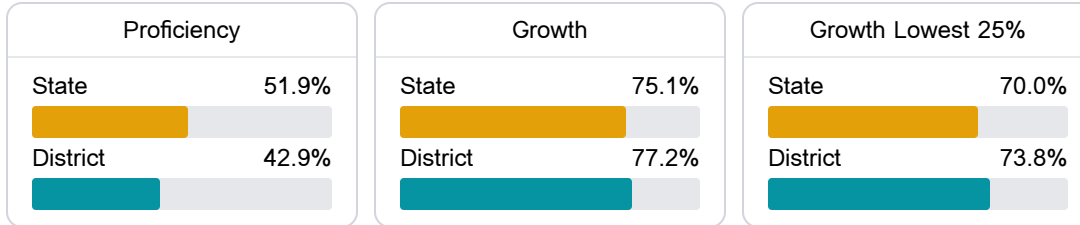

Mccomb School District

Mccomb, MS

695 Minnesota Ave
Mccomb, MS 39648

Johnnie Vick
vickj@mccomb.k12.ms.us

School Accountability Grade Components

Mississippi's accountability system assigns "A" through "F" letter grades for schools and districts. Grades are based on student achievement, student growth, student participation in testing, and other academic measures.

Math

Measurements of student performance on the statewide math assessment.

English

Measurements of student performance on the statewide English language arts (ELA) assessment.

Other Measures

Other measurements of student performance that factor into the accountability grade.