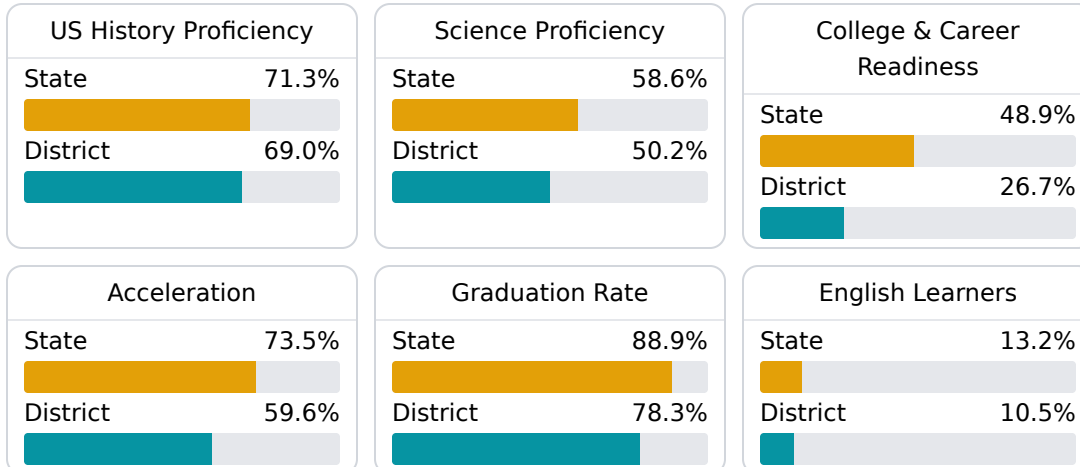

### School Accountability Grade Components

Mississippi's accountability system assigns "A" through "F" letter grades for schools and districts. Grades are based on student achievement, student growth, student participation in testing, and other academic measures.

#### Math

Measurements of student performance on the statewide math assessment.

#### English

Measurements of student performance on the statewide English language arts (ELA) assessment.

#### Other Measures

Other measurements of student performance that factor into the accountability grade.