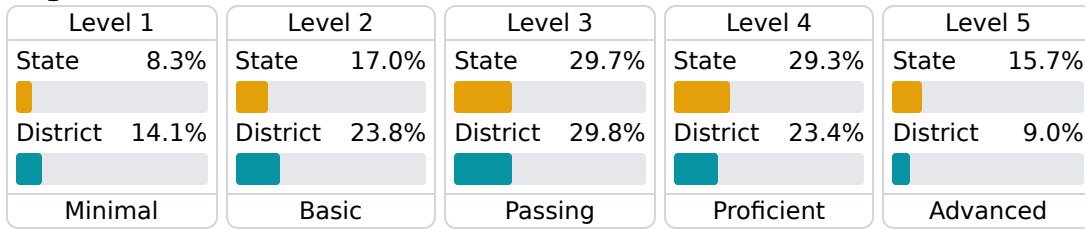

#### Other Measures

Other measurements of student performance that factor into the accountability grade.

### Teacher Data

**157.9**

Teachers

Experienced Teachers

Provisional Teachers

In-Field Teachers

Detailed Assessment and Other Data

Student Performance

The following information shows each level of student performance on statewide assessments.

Math

English

Science

Student Assessment Participation

Discipline

Other Data