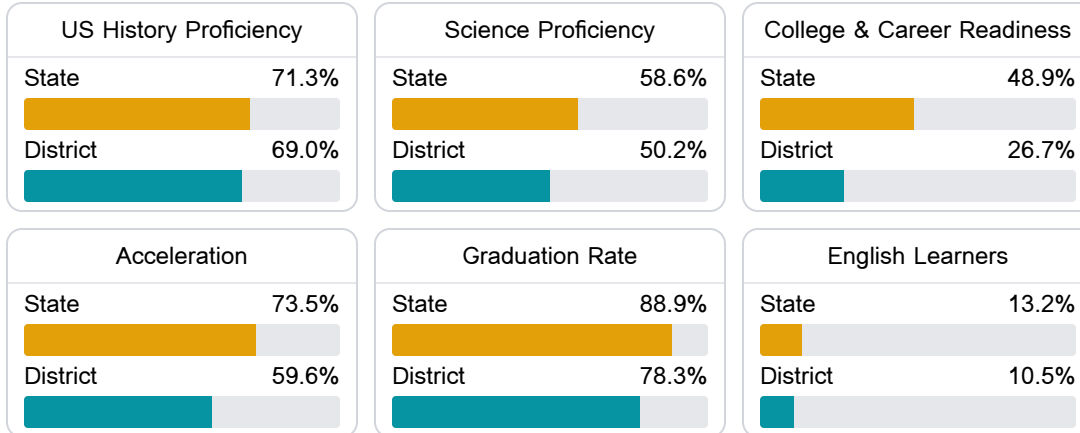

Math

Measurements of student performance on the statewide math assessment.

English

Measurements of student performance on the statewide English language arts (ELA) assessment.

Other Measures

Other measurements of student performance that factor into the accountability grade.

Detailed Assessment and Other Data

Student Performance

The following information shows each level of student performance on statewide assessments.

Math

English

Science

Student Assessment Participation

Other Data