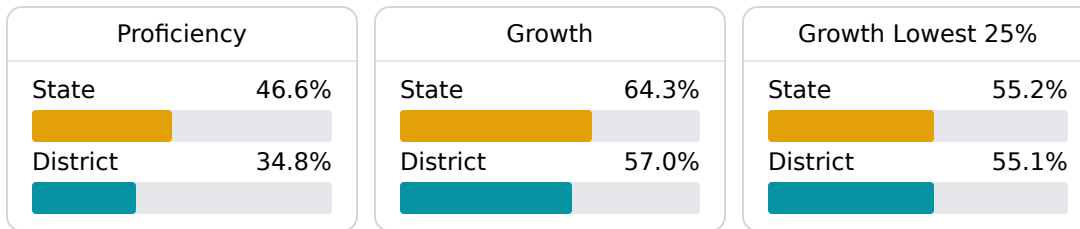

Other Measures

Other measurements of student performance that factor into the accountability grade.