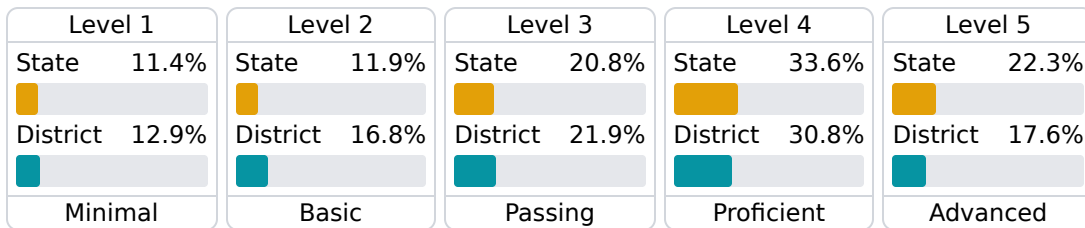

#### Other Measures

Other measurements of student performance that factor into the accountability grade.

### Teacher Data

**157.9**

Teachers

Experienced Teachers

Provisional Teachers

In-Field Teachers

Detailed Assessment and Other Data

Student Performance

The following information shows each level of student performance on statewide assessments.

Math

English

Science

Student Assessment Participation

Discipline

Other Data