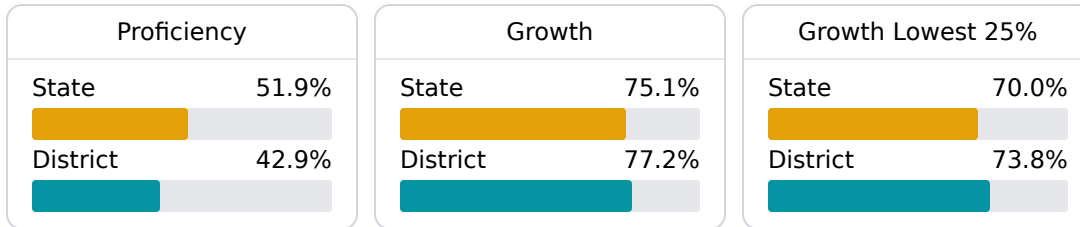

B Mccomb School District Mccomb, MS

695 Minnesota Ave
Mccomb, MS 39648

Betty Wilson-McSwain
wilsonb@mccomb.k12.ms.us

School Accountability Grade Components

Mississippi's accountability system assigns "A" through "F" letter grades for schools and districts. Grades are based on student achievement, student growth, student participation in testing, and other academic measures.

Math

Measurements of student performance on the statewide math assessment.

English

Measurements of student performance on the statewide English language arts (ELA) assessment.