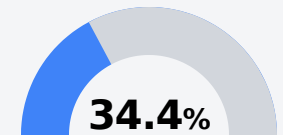

Provisional Teachers