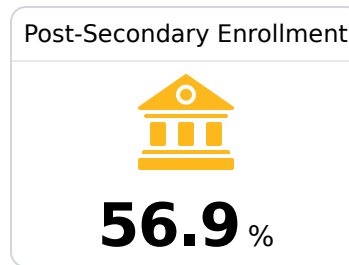

## Mccomb School District

Mccomb, MS

695 Minnesota Ave  
Mccomb, MS 39648

Betty Wilson-McSwain  
wilsonb@mccomb.k12.ms.us

Due to the impact of COVID-19 on school closures in the 2019-20 school year and a waiver from the U.S. Department of Education, the Mississippi Department of Education (MDE) has no assessment and accountability data to report for the 2019-20 school year.