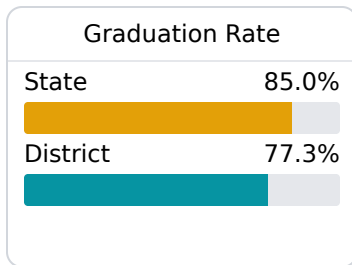

## Mccomb School District

Mccomb, MS

695 Minnesota Ave  
Mccomb, MS 39648

Betty Wilson-McSwain  
wilsonb@mccomb.k12.ms.us

Due to the impact of COVID-19 on school closures in the 2019-20 school year and a waiver from the U.S. Department of Education, the Mississippi Department of Education (MDE) has no assessment and accountability data to report for the 2019-20 school year.