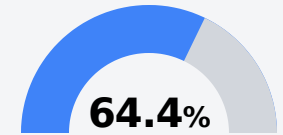

Teacher Data

158.4

Teachers

Experienced Teachers