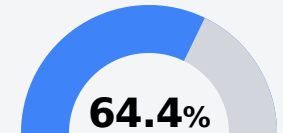

Teacher Data

158.4

Teachers

Experienced Teachers