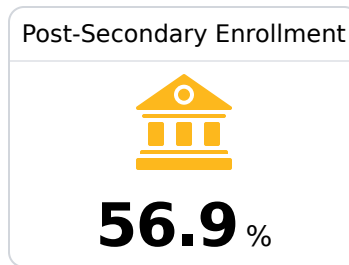

District Report Card 2019 - 2020

For more detailed information, please visit <https://msrc.mdek12.org>.

Mccomb School District

Mccomb, MS

695 Minnesota Ave
Mccomb, MS 39648

Betty Wilson-McSwain
wilsonb@mccomb.k12.ms.us

Due to the impact of COVID-19 on school closures in the 2019-20 school year and a waiver from the U.S. Department of Education, the Mississippi Department of Education (MDE) has no assessment and accountability data to report for the 2019-20 school year.