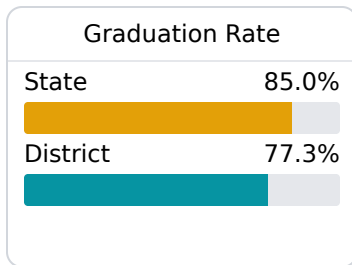

District Report Card 2019 - 2020

For more detailed information, please visit <https://msrc.mdek12.org>.

Mccomb School District

Mccomb, MS

695 Minnesota Ave
Mccomb, MS 39648

Betty Wilson-McSwain
wilsonb@mccomb.k12.ms.us

Due to the impact of COVID-19 on school closures in the 2019-20 school year and a waiver from the U.S. Department of Education, the Mississippi Department of Education (MDE) has no assessment and accountability data to report for the 2019-20 school year.