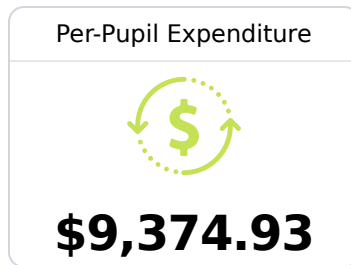

District Report Card 2019 - 2020

For more detailed information, please visit <https://msrc.mdek12.org>.

D South Pike School District Magnolia, MS

250 West Bay Street
Magnolia, MS 39652

Dr. Angela Lowery
alowery@southpike.org

Due to the impact of COVID-19 on school closures in the 2019-20 school year and a waiver from the U.S. Department of Education, the Mississippi Department of Education (MDE) has no assessment and accountability data to report for the 2019-20 school year.

Teacher Data

108.9

Teachers

79.9%

Experienced Teachers

11.4%

Provisional Teachers

90.5%

In-Field Teachers