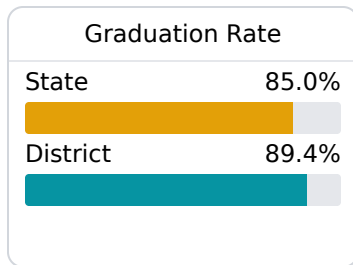

## **D** South Pike School District Magnolia, MS

 250 West Bay Street  
Magnolia, MS 39652

 Dr. Angela Lowery  
alowery@southpike.org

Due to the impact of COVID-19 on school closures in the 2019-20 school year and a waiver from the U.S. Department of Education, the Mississippi Department of Education (MDE) has no assessment and accountability data to report for the 2019-20 school year.