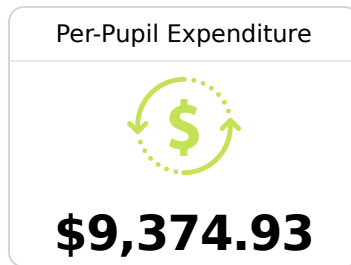

## **D** South Pike School District Magnolia, MS

 250 West Bay Street  
Magnolia, MS 39652

 Dr. Angela Lowery  
alowery@southpike.org

Due to the impact of COVID-19 on school closures in the 2019-20 school year and a waiver from the U.S. Department of Education, the Mississippi Department of Education (MDE) has no assessment and accountability data to report for the 2019-20 school year.