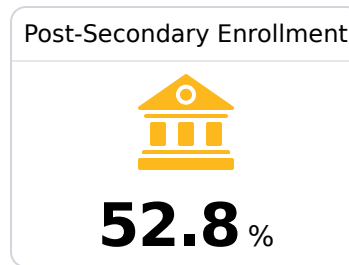

District Report Card 2019 - 2020

For more detailed information, please visit <https://msrc.mdek12.org>.

D South Pike School District Magnolia, MS

250 West Bay Street
Magnolia, MS 39652

Dr. Angela Lowery
alowery@southpike.org

Due to the impact of COVID-19 on school closures in the 2019-20 school year and a waiver from the U.S. Department of Education, the Mississippi Department of Education (MDE) has no assessment and accountability data to report for the 2019-20 school year.

Teacher Data

108.9

Teachers

79.9%

Experienced Teachers

11.4%

Provisional Teachers

90.5%

In-Field Teachers