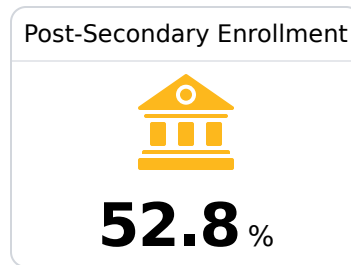

## **D** South Pike School District Magnolia, MS

 250 West Bay Street  
Magnolia, MS 39652

 Dr. Angela Lowery  
alowery@southpike.org

Due to the impact of COVID-19 on school closures in the 2019-20 school year and a waiver from the U.S. Department of Education, the Mississippi Department of Education (MDE) has no assessment and accountability data to report for the 2019-20 school year.