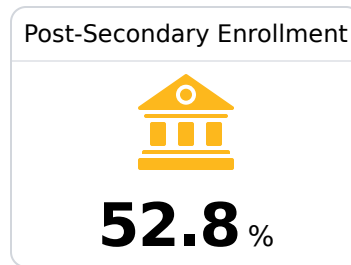

District Report Card 2019 - 2020

For more detailed information, please visit <https://msrc.mdek12.org>.

D South Pike School District Magnolia, MS

250 West Bay Street
Magnolia, MS 39652

Dr. Donna Scott
dscott@southpike.org

Due to the impact of COVID-19 on school closures in the 2019-20 school year and a waiver from the U.S. Department of Education, the Mississippi Department of Education (MDE) has no assessment and accountability data to report for the 2019-20 school year.

Teacher Data

108.9

Teachers

79.9%

Experienced Teachers

11.4%

Provisional Teachers

90.5%

In-Field Teachers