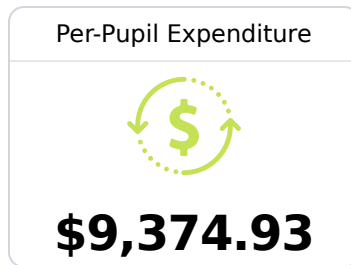

District Report Card 2019 - 2020

For more detailed information, please visit <https://msrc.mdek12.org>.

D South Pike School District Magnolia, MS

250 West Bay Street
Magnolia, MS 39652

Dr. Donna Scott
dscott@southpike.org

Due to the impact of COVID-19 on school closures in the 2019-20 school year and a waiver from the U.S. Department of Education, the Mississippi Department of Education (MDE) has no assessment and accountability data to report for the 2019-20 school year.

Teacher Data

108.9

Teachers

79.9%

Experienced Teachers

11.4%

Provisional Teachers

90.5%

In-Field Teachers