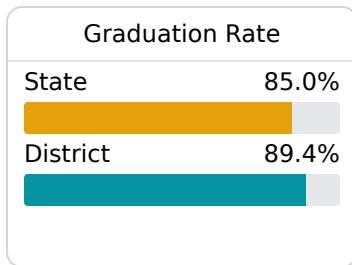

District Report Card 2019 - 2020

For more detailed information, please visit <https://msrc.mdek12.org>.

D South Pike School District Magnolia, MS

250 West Bay Street
Magnolia, MS 39652

Dr. Angela Lowery
alowery@southpike.org

Due to the impact of COVID-19 on school closures in the 2019-20 school year and a waiver from the U.S. Department of Education, the Mississippi Department of Education (MDE) has no assessment and accountability data to report for the 2019-20 school year.

Teacher Data

108.9

Teachers

79.9%

Experienced Teachers

11.4%

Provisional Teachers

90.5%

In-Field Teachers