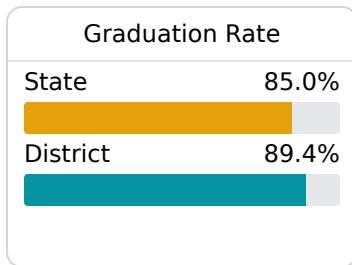

District Report Card 2019 - 2020

For more detailed information, please visit <https://msrc.mdek12.org>.

D South Pike School District Magnolia, MS

250 West Bay Street
Magnolia, MS 39652

Dr. Donna Scott
dscott@southpike.org

Due to the impact of COVID-19 on school closures in the 2019-20 school year and a waiver from the U.S. Department of Education, the Mississippi Department of Education (MDE) has no assessment and accountability data to report for the 2019-20 school year.

Teacher Data

108.9

Teachers

79.9%

Experienced Teachers

11.4%

Provisional Teachers

90.5%

In-Field Teachers