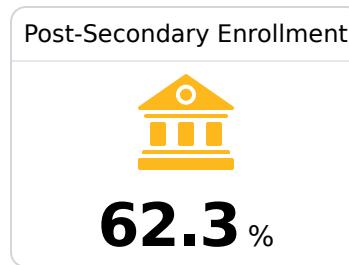

Richton School District

Richton, MS

701 Elm Ave P O Box 568
Richton, MS 39476

James Clay Anglin
canglin@richton.k12.ms.us

Due to the impact of COVID-19 on school closures in the 2019-20 school year and a waiver from the U.S. Department of Education, the Mississippi Department of Education (MDE) has no assessment and accountability data to report for the 2019-20 school year.