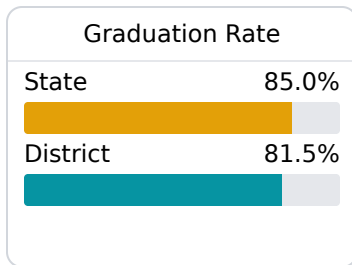

Richton School District

Richton, MS

701 Elm Ave P O Box 568
Richton, MS 39476

James Clay Anglin
canglin@richton.k12.ms.us

Due to the impact of COVID-19 on school closures in the 2019-20 school year and a waiver from the U.S. Department of Education, the Mississippi Department of Education (MDE) has no assessment and accountability data to report for the 2019-20 school year.