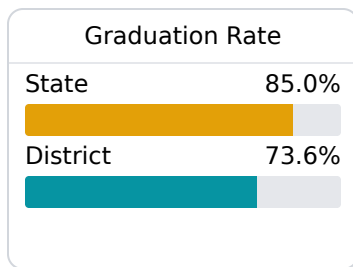

Perry County School District New Augusta, MS

 105 Main Street
New Augusta, MS 39462

 Dr. Titus Hines
thines@pcsdms.us

Due to the impact of COVID-19 on school closures in the 2019-20 school year and a waiver from the U.S. Department of Education, the Mississippi Department of Education (MDE) has no assessment and accountability data to report for the 2019-20 school year.