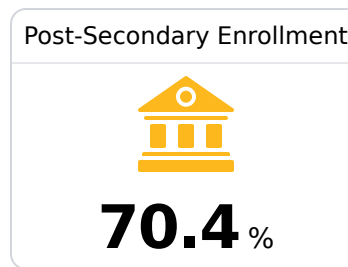

Perry County School District New Augusta, MS

 105 Main Street
New Augusta, MS 39462

 Dr. Titus Hines
thines@pcsdms.us

Due to the impact of COVID-19 on school closures in the 2019-20 school year and a waiver from the U.S. Department of Education, the Mississippi Department of Education (MDE) has no assessment and accountability data to report for the 2019-20 school year.