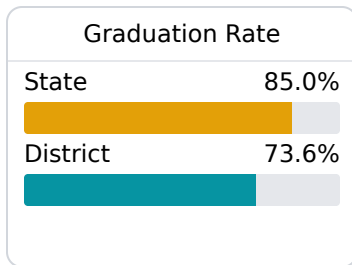

Perry County School District New Augusta, MS

 105 Main Street
New Augusta, MS 39462

 Dr. Titus Hines
thines@pcsdms.us

Due to the impact of COVID-19 on school closures in the 2019-20 school year and a waiver from the U.S. Department of Education, the Mississippi Department of Education (MDE) has no assessment and accountability data to report for the 2019-20 school year.