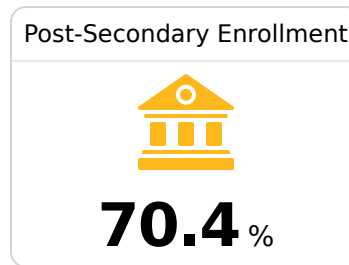

Perry County School District New Augusta, MS

 105 Main Street
New Augusta, MS 39462

 Dr. Titus Hines
thines@pcsdms.us

Due to the impact of COVID-19 on school closures in the 2019-20 school year and a waiver from the U.S. Department of Education, the Mississippi Department of Education (MDE) has no assessment and accountability data to report for the 2019-20 school year.