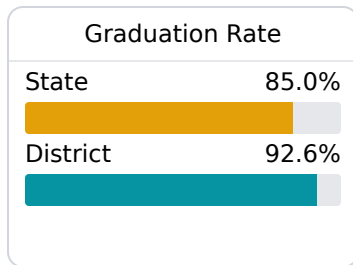

Poplarville Separate School District

Poplarville, MS

302 South Julia Street
Poplarville, MS 39470

Jonathan Will
jonathan.will@poplarvilleschools.org

Due to the impact of COVID-19 on school closures in the 2019-20 school year and a waiver from the U.S. Department of Education, the Mississippi Department of Education (MDE) has no assessment and accountability data to report for the 2019-20 school year.