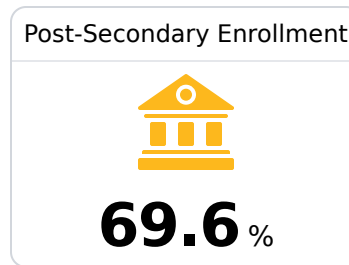

Poplarville Separate School District

Poplarville, MS

302 South Julia Street
Poplarville, MS 39470

Jonathan Will
jonathan.will@poplarvilleschools.org

Due to the impact of COVID-19 on school closures in the 2019-20 school year and a waiver from the U.S. Department of Education, the Mississippi Department of Education (MDE) has no assessment and accountability data to report for the 2019-20 school year.