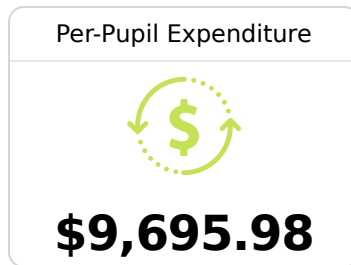

## B Picayune School District

Picayune, MS

 706 Goodyear Blvd.  
Picayune, MS 39466

 Dean Shaw  
dshaw@pcu.k12.ms.us

Due to the impact of COVID-19 on school closures in the 2019-20 school year and a waiver from the U.S. Department of Education, the Mississippi Department of Education (MDE) has no assessment and accountability data to report for the 2019-20 school year.