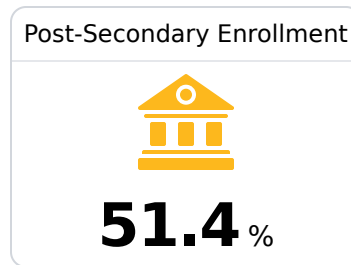

B Picayune School District

Picayune, MS

 706 Goodyear Blvd.
Picayune, MS 39466

 Dean Shaw
dshaw@pcu.k12.ms.us

Due to the impact of COVID-19 on school closures in the 2019-20 school year and a waiver from the U.S. Department of Education, the Mississippi Department of Education (MDE) has no assessment and accountability data to report for the 2019-20 school year.