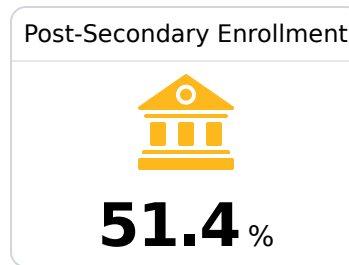

## B Picayune School District

Picayune, MS

 706 Goodyear Blvd.  
Picayune, MS 39466

 Dean Shaw  
dshaw@pcu.k12.ms.us

Due to the impact of COVID-19 on school closures in the 2019-20 school year and a waiver from the U.S. Department of Education, the Mississippi Department of Education (MDE) has no assessment and accountability data to report for the 2019-20 school year.