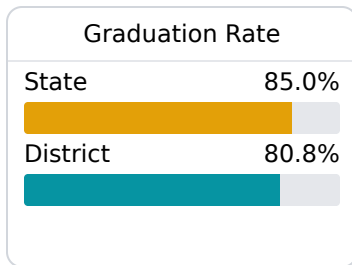

## B Picayune School District

Picayune, MS

 706 Goodyear Blvd.  
Picayune, MS 39466

 Dean Shaw  
dshaw@pcu.k12.ms.us

Due to the impact of COVID-19 on school closures in the 2019-20 school year and a waiver from the U.S. Department of Education, the Mississippi Department of Education (MDE) has no assessment and accountability data to report for the 2019-20 school year.