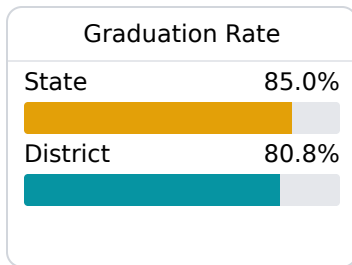

B Picayune School District

Picayune, MS

 706 Goodyear Blvd.
Picayune, MS 39466

 Dean Shaw
dshaw@pcu.k12.ms.us

Due to the impact of COVID-19 on school closures in the 2019-20 school year and a waiver from the U.S. Department of Education, the Mississippi Department of Education (MDE) has no assessment and accountability data to report for the 2019-20 school year.