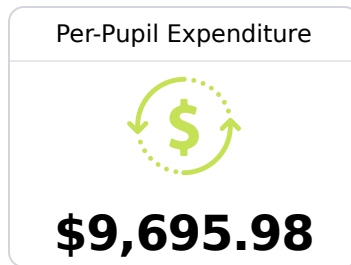

B Picayune School District

Picayune, MS

 706 Goodyear Blvd.
Picayune, MS 39466

 Dean Shaw
dshaw@pcu.k12.ms.us

Due to the impact of COVID-19 on school closures in the 2019-20 school year and a waiver from the U.S. Department of Education, the Mississippi Department of Education (MDE) has no assessment and accountability data to report for the 2019-20 school year.