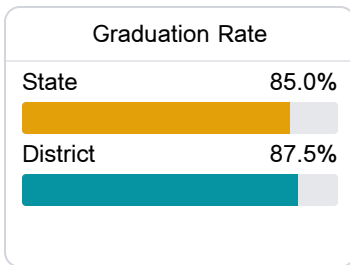

District Report Card 2019 - 2020

For more detailed information, please visit <https://msrc.mdek12.org>.

B Pearl River County School District Carriere, MS

7441 HIGHWAY 11
Carriere, MS 39426

John Shows
jshows@prc.k12.ms.us

Due to the impact of COVID-19 on school closures in the 2019-20 school year and a waiver from the U.S. Department of Education, the Mississippi Department of Education (MDE) has no assessment and accountability data to report for the 2019-20 school year.

Teacher Data

194.1

Teachers

72.2%

Experienced Teachers

4.9%

Provisional Teachers

95.3%

In-Field Teachers