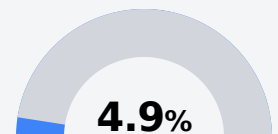

Provisional Teachers