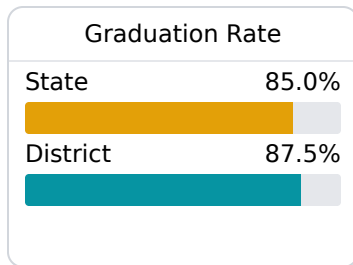

Pearl River County School District

Carriere, MS

7441 HIGHWAY 11
Carriere, MS 39426

John Shows
jshows@prc.k12.ms.us

Due to the impact of COVID-19 on school closures in the 2019-20 school year and a waiver from the U.S. Department of Education, the Mississippi Department of Education (MDE) has no assessment and accountability data to report for the 2019-20 school year.