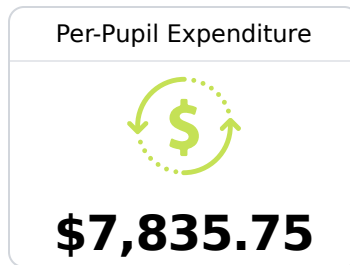

Pearl River County School District

Carriere, MS

7441 HIGHWAY 11
Carriere, MS 39426

John Shows
jshows@prc.k12.ms.us

Due to the impact of COVID-19 on school closures in the 2019-20 school year and a waiver from the U.S. Department of Education, the Mississippi Department of Education (MDE) has no assessment and accountability data to report for the 2019-20 school year.