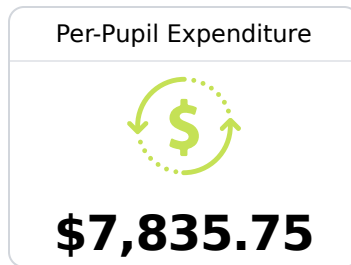

Pearl River County School District

Carriere, MS

7441 HIGHWAY 11
Carriere, MS 39426

John Shows
jshows@prc.k12.ms.us

Due to the impact of COVID-19 on school closures in the 2019-20 school year and a waiver from the U.S. Department of Education, the Mississippi Department of Education (MDE) has no assessment and accountability data to report for the 2019-20 school year.