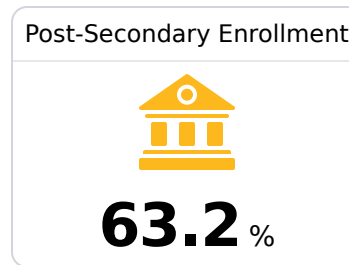

Pearl River County School District

Carriere, MS

7441 HIGHWAY 11
Carriere, MS 39426

John Shows
jshows@prc.k12.ms.us

Due to the impact of COVID-19 on school closures in the 2019-20 school year and a waiver from the U.S. Department of Education, the Mississippi Department of Education (MDE) has no assessment and accountability data to report for the 2019-20 school year.