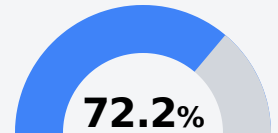

Teacher Data

194.1

Teachers

Experienced Teachers