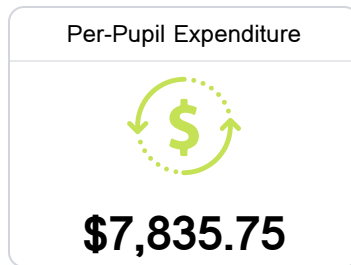

District Report Card 2019 - 2020

For more detailed information, please visit <https://msrc.mdek12.org>.

B Pearl River County School District Carriere, MS

7441 HIGHWAY 11
Carriere, MS 39426

John Shows
jshows@prc.k12.ms.us

Due to the impact of COVID-19 on school closures in the 2019-20 school year and a waiver from the U.S. Department of Education, the Mississippi Department of Education (MDE) has no assessment and accountability data to report for the 2019-20 school year.

Teacher Data

194.1

Teachers

72.2%

Experienced Teachers

4.9%

Provisional Teachers

95.3%

In-Field Teachers