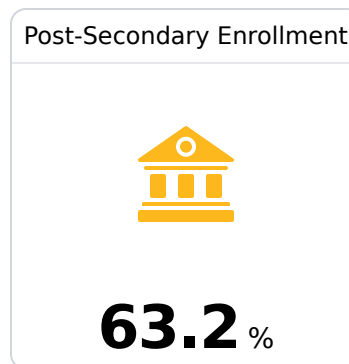

Pearl River County School District

Carriere, MS

7441 HIGHWAY 11
Carriere, MS 39426

Alan Lumpkin
alumpkin@prc.k12.ms.us

Due to the impact of COVID-19 on school closures in the 2019-20 school year and a waiver from the U.S. Department of Education, the Mississippi Department of Education (MDE) has no assessment and accountability data to report for the 2019-20 school year.