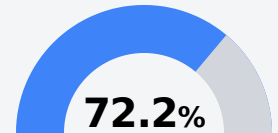

Teacher Data

194.1

Teachers

Experienced Teachers