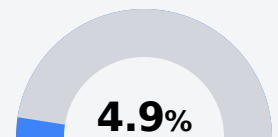

Provisional Teachers