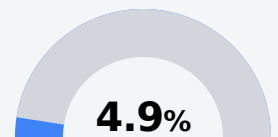

Provisional Teachers