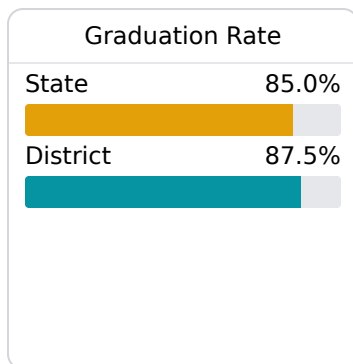

Pearl River County School District

Carriere, MS

7441 HIGHWAY 11
Carriere, MS 39426

Alan Lumpkin
alumpkin@prc.k12.ms.us

Due to the impact of COVID-19 on school closures in the 2019-20 school year and a waiver from the U.S. Department of Education, the Mississippi Department of Education (MDE) has no assessment and accountability data to report for the 2019-20 school year.