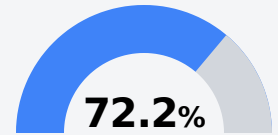

Teacher Data

194.1

Teachers

Experienced Teachers