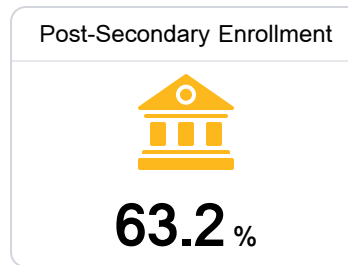

District Report Card 2019 - 2020

For more detailed information, please visit <https://msrc.mdek12.org>.

B Pearl River County School District Carriere, MS

7441 HIGHWAY 11
Carriere, MS 39426

John Shows
jshows@prc.k12.ms.us

Due to the impact of COVID-19 on school closures in the 2019-20 school year and a waiver from the U.S. Department of Education, the Mississippi Department of Education (MDE) has no assessment and accountability data to report for the 2019-20 school year.

Teacher Data

194.1

Teachers

72.2%

Experienced Teachers

4.9%

Provisional Teachers

95.3%

In-Field Teachers