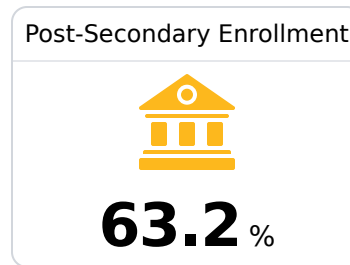

Pearl River County School District

Carriere, MS

7441 HIGHWAY 11
Carriere, MS 39426

John Shows
jshows@prc.k12.ms.us

Due to the impact of COVID-19 on school closures in the 2019-20 school year and a waiver from the U.S. Department of Education, the Mississippi Department of Education (MDE) has no assessment and accountability data to report for the 2019-20 school year.