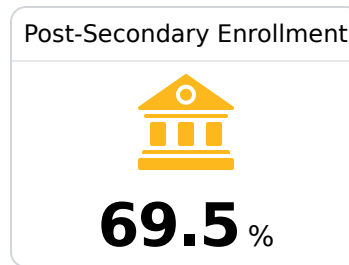

## **B** South Panola School District Batesville, MS

 209 Boothe Street  
Batesville, MS 38606

 Tim Wilder  
twilder@spanola.net

Due to the impact of COVID-19 on school closures in the 2019-20 school year and a waiver from the U.S. Department of Education, the Mississippi Department of Education (MDE) has no assessment and accountability data to report for the 2019-20 school year.