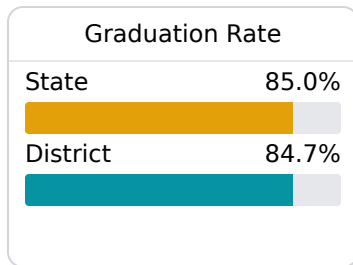

B South Panola School District Batesville, MS

 209 Boothe Street
Batesville, MS 38606

 Dr. Dell Phillips
dphillips@spanola.net

Due to the impact of COVID-19 on school closures in the 2019-20 school year and a waiver from the U.S. Department of Education, the Mississippi Department of Education (MDE) has no assessment and accountability data to report for the 2019-20 school year.