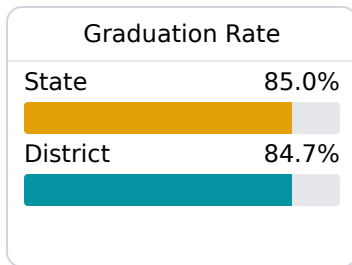

B South Panola School District Batesville, MS

 209 Boothe Street
Batesville, MS 38606

 Dr. Dell Phillips
dphillips@spanola.net

Due to the impact of COVID-19 on school closures in the 2019-20 school year and a waiver from the U.S. Department of Education, the Mississippi Department of Education (MDE) has no assessment and accountability data to report for the 2019-20 school year.