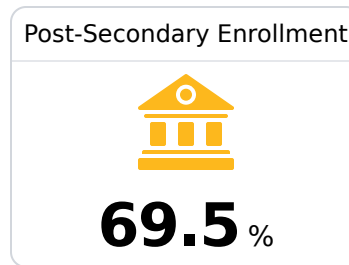

B South Panola School District Batesville, MS

 209 Boothe Street
Batesville, MS 38606

 Dr. Dell Phillips
dphillips@spanola.net

Due to the impact of COVID-19 on school closures in the 2019-20 school year and a waiver from the U.S. Department of Education, the Mississippi Department of Education (MDE) has no assessment and accountability data to report for the 2019-20 school year.