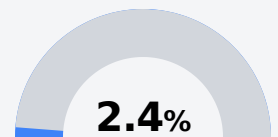

Provisional Teachers