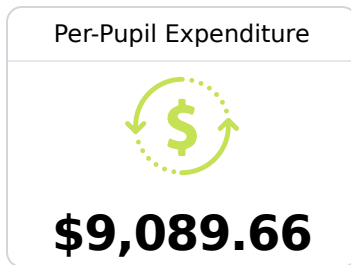

## **B** South Panola School District Batesville, MS

 209 Boothe Street  
Batesville, MS 38606

 Dr. Dell Phillips  
dphillips@spanola.net

Due to the impact of COVID-19 on school closures in the 2019-20 school year and a waiver from the U.S. Department of Education, the Mississippi Department of Education (MDE) has no assessment and accountability data to report for the 2019-20 school year.