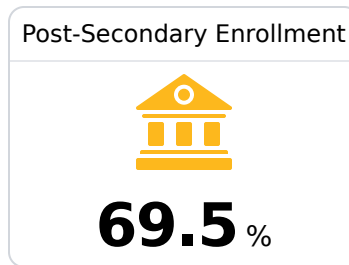

## **B** South Panola School District Batesville, MS

 209 Boothe Street  
Batesville, MS 38606

 Dr. Dell Phillips  
dphillips@spanola.net

Due to the impact of COVID-19 on school closures in the 2019-20 school year and a waiver from the U.S. Department of Education, the Mississippi Department of Education (MDE) has no assessment and accountability data to report for the 2019-20 school year.