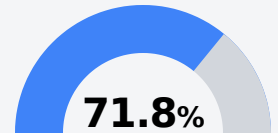

Teacher Data

283.1

Teachers

Experienced Teachers