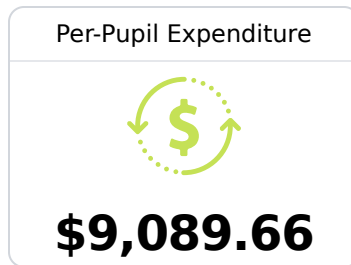

## **B** South Panola School District Batesville, MS

 209 Boothe Street  
Batesville, MS 38606

 Tim Wilder  
twilder@spanola.net

Due to the impact of COVID-19 on school closures in the 2019-20 school year and a waiver from the U.S. Department of Education, the Mississippi Department of Education (MDE) has no assessment and accountability data to report for the 2019-20 school year.