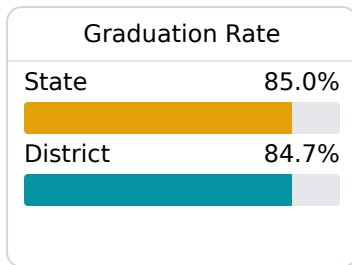

## **B** South Panola School District Batesville, MS

 209 Boothe Street  
Batesville, MS 38606

 Tim Wilder  
twilder@spanola.net

Due to the impact of COVID-19 on school closures in the 2019-20 school year and a waiver from the U.S. Department of Education, the Mississippi Department of Education (MDE) has no assessment and accountability data to report for the 2019-20 school year.