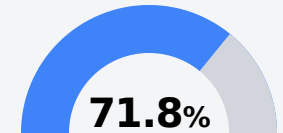

Teacher Data

283.1

Teachers

Experienced Teachers