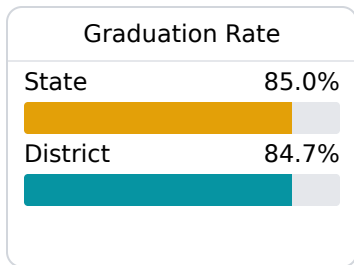

## **B** South Panola School District Batesville, MS

 209 Boothe Street  
Batesville, MS 38606

 Dr. Dell Phillips  
dphillips@spanola.net

Due to the impact of COVID-19 on school closures in the 2019-20 school year and a waiver from the U.S. Department of Education, the Mississippi Department of Education (MDE) has no assessment and accountability data to report for the 2019-20 school year.