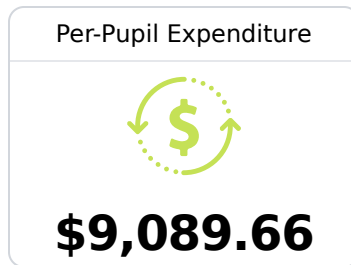

B South Panola School District Batesville, MS

 209 Boothe Street
Batesville, MS 38606

 Dr. Dell Phillips
dphillips@spanola.net

Due to the impact of COVID-19 on school closures in the 2019-20 school year and a waiver from the U.S. Department of Education, the Mississippi Department of Education (MDE) has no assessment and accountability data to report for the 2019-20 school year.