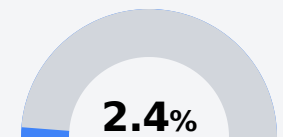

Provisional Teachers