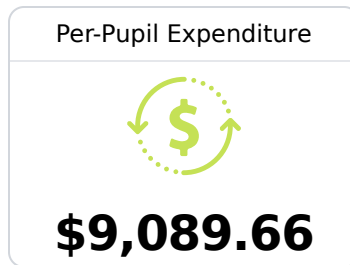

B South Panola School District Batesville, MS

 209 Boothe Street
Batesville, MS 38606

 Dr. Dell Phillips
dphillips@spanola.net

Due to the impact of COVID-19 on school closures in the 2019-20 school year and a waiver from the U.S. Department of Education, the Mississippi Department of Education (MDE) has no assessment and accountability data to report for the 2019-20 school year.