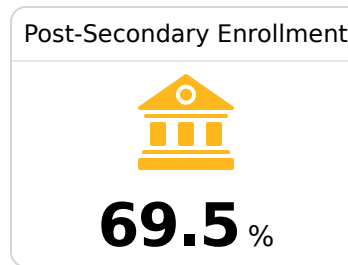

B South Panola School District Batesville, MS

 209 Boothe Street
Batesville, MS 38606

 Dr. Dell Phillips
dphillips@spanola.net

Due to the impact of COVID-19 on school closures in the 2019-20 school year and a waiver from the U.S. Department of Education, the Mississippi Department of Education (MDE) has no assessment and accountability data to report for the 2019-20 school year.