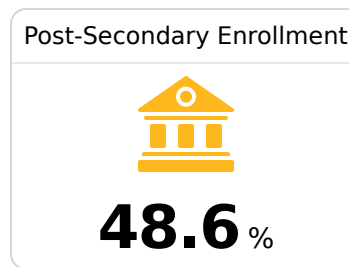

C North Panola School District Sardis, MS

 470 HIGHWAY 51 NORTH
Sardis, MS 38666

 Chad Spence
cspence@northpanolaschools.org

Due to the impact of COVID-19 on school closures in the 2019-20 school year and a waiver from the U.S. Department of Education, the Mississippi Department of Education (MDE) has no assessment and accountability data to report for the 2019-20 school year.