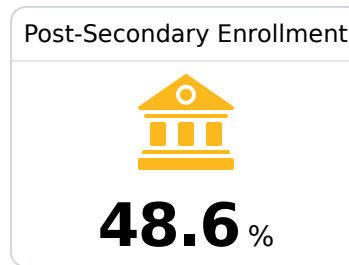

C North Panola School District Sardis, MS

 470 HIGHWAY 51 NORTH
Sardis, MS 38666

 Chad Spence
cspence@northpanolaschools.org

Due to the impact of COVID-19 on school closures in the 2019-20 school year and a waiver from the U.S. Department of Education, the Mississippi Department of Education (MDE) has no assessment and accountability data to report for the 2019-20 school year.