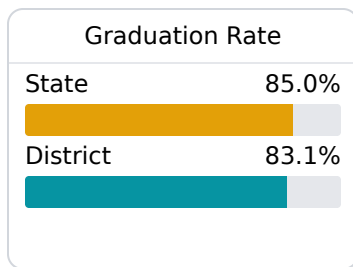

C North Panola School District Sardis, MS

 470 HIGHWAY 51 NORTH
Sardis, MS 38666

 Chad Spence
cspence@northpanolaschools.org

Due to the impact of COVID-19 on school closures in the 2019-20 school year and a waiver from the U.S. Department of Education, the Mississippi Department of Education (MDE) has no assessment and accountability data to report for the 2019-20 school year.