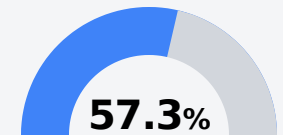

Teacher Data

95.8

Teachers

Experienced Teachers