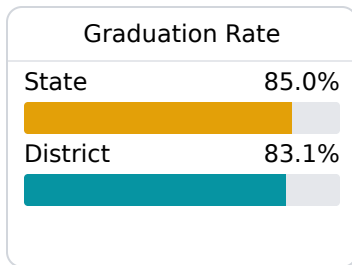

C North Panola School District Sardis, MS

 470 HIGHWAY 51 NORTH
Sardis, MS 38666

 Chad Spence
cspence@northpanolaschools.org

Due to the impact of COVID-19 on school closures in the 2019-20 school year and a waiver from the U.S. Department of Education, the Mississippi Department of Education (MDE) has no assessment and accountability data to report for the 2019-20 school year.