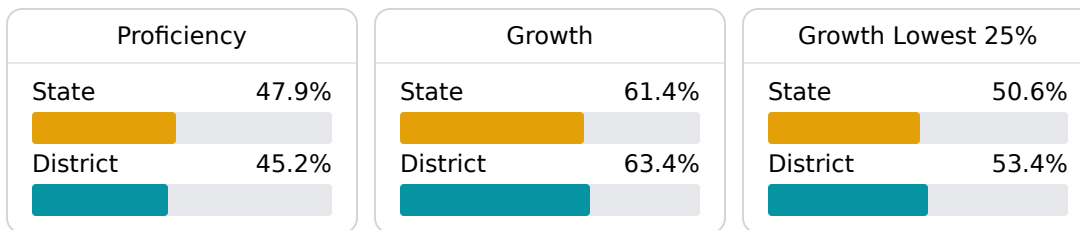

Other Measures

Other measurements of student performance that factor into the accountability grade.