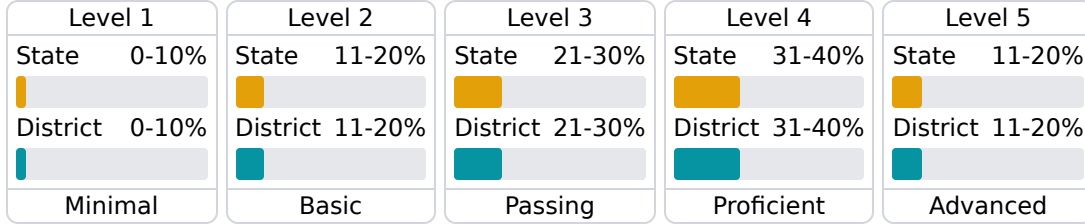

Detailed Assessment and Other Data

Student Performance

The following information shows each level of student performance on statewide assessments.

Math