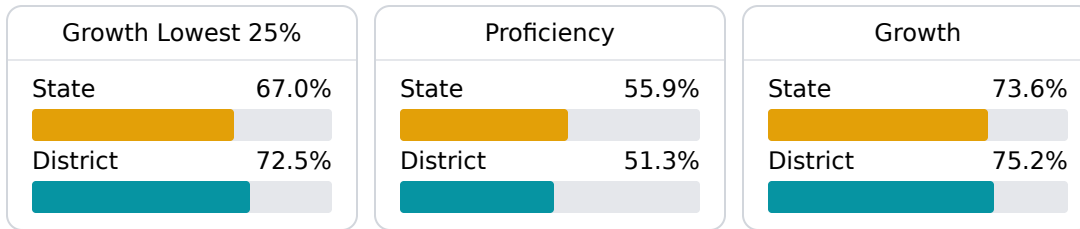

Starkville- Oktibbeha Consolidated School District

Starkville, MS

401 GREENSBORO STREET
Starkville, MS 39759

Dr. Tony McGee
tmcgee@starkvillesd.com

School Accountability Grade Components

Mississippi's accountability system assigns "A" through "F" letter grades for schools and districts. Grades are based on student achievement, student growth, student participation in testing, and other academic measures.

Math

Measurements of student performance on the statewide math assessment.

English

Measurements of student performance on the statewide English language arts (ELA) assessment.