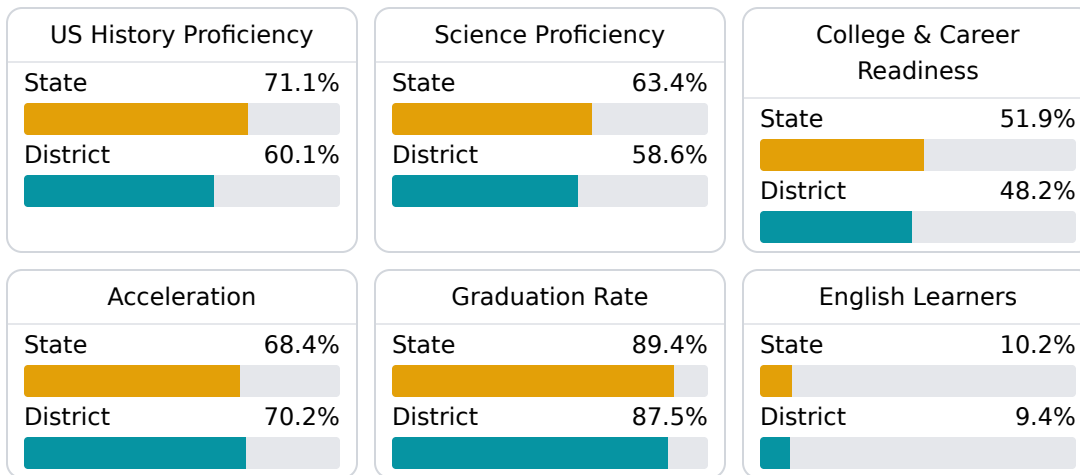

## School Accountability Grade Components

Mississippi's accountability system assigns "A" through "F" letter grades for schools and districts. Grades are based on student achievement, student growth, student participation in testing, and other academic measures.

### Math

Measurements of student performance on the statewide math assessment.

### English

Measurements of student performance on the statewide English language arts (ELA) assessment.

### Other Measures

Other measurements of student performance that factor into the accountability grade.