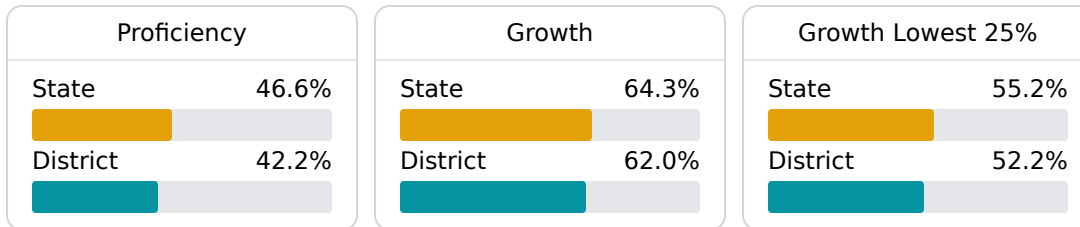

Other Measures

Other measurements of student performance that factor into the accountability grade.