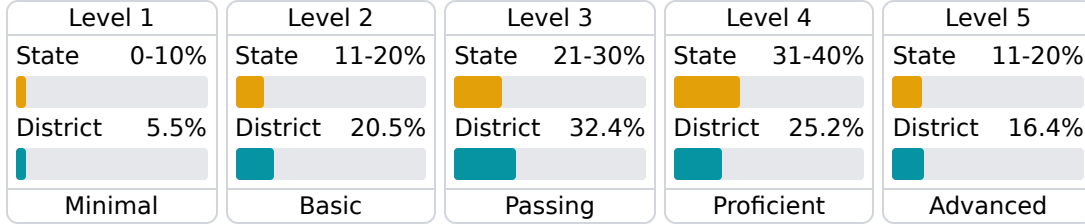

Teacher Data

346.9

Teachers

Experienced Teachers

Provisional Teachers

In-Field Teachers

Detailed Assessment and Other Data

Student Performance

The following information shows each level of student performance on statewide assessments.

Math

English

Science

Student Assessment Participation

Discipline

Other Data