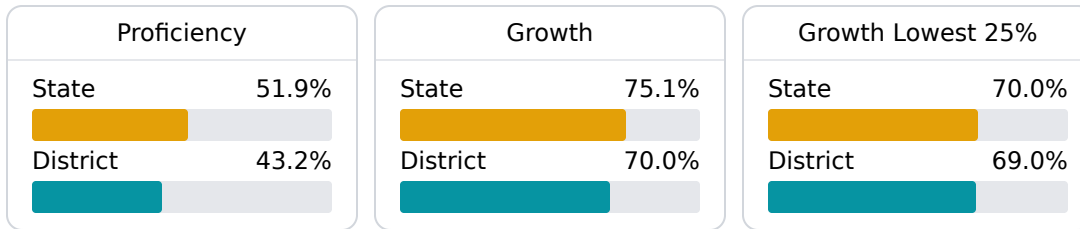

Starkville- Oktibbeha Consolidated School District

Starkville, MS

401 GREENSBORO STREET
Starkville, MS 39759

Dr. Tony McGee
tmcgee@starkvillesd.com

School Accountability Grade Components

Mississippi's accountability system assigns "A" through "F" letter grades for schools and districts. Grades are based on student achievement, student growth, student participation in testing, and other academic measures.

Math

Measurements of student performance on the statewide math assessment.

English

Measurements of student performance on the statewide English language arts (ELA) assessment.

Other Measures

Other measurements of student performance that factor into the accountability grade.