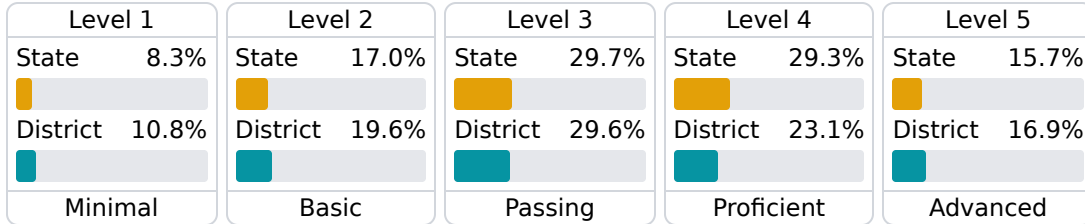

Teacher Data

346.9

Teachers

Experienced Teachers

Provisional Teachers

In-Field Teachers

Detailed Assessment and Other Data

Student Performance

The following information shows each level of student performance on statewide assessments.

Math

English

Science

Student Assessment Participation

Discipline

Other Data