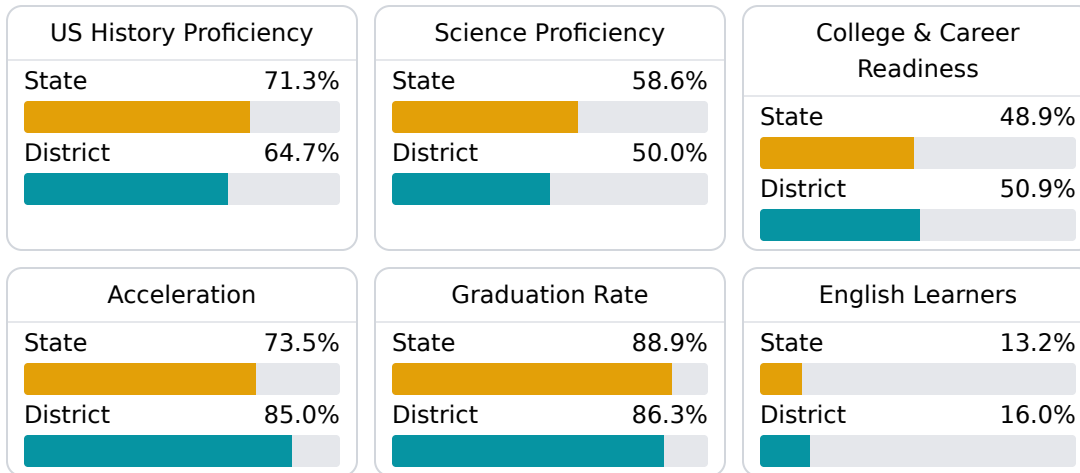

Math

Measurements of student performance on the statewide math assessment.

English

Measurements of student performance on the statewide English language arts (ELA) assessment.

Other Measures

Other measurements of student performance that factor into the accountability grade.

The following information shows each level of student performance on statewide assessments.

Math

English

Science

Student Assessment Participation

Discipline

Other Data