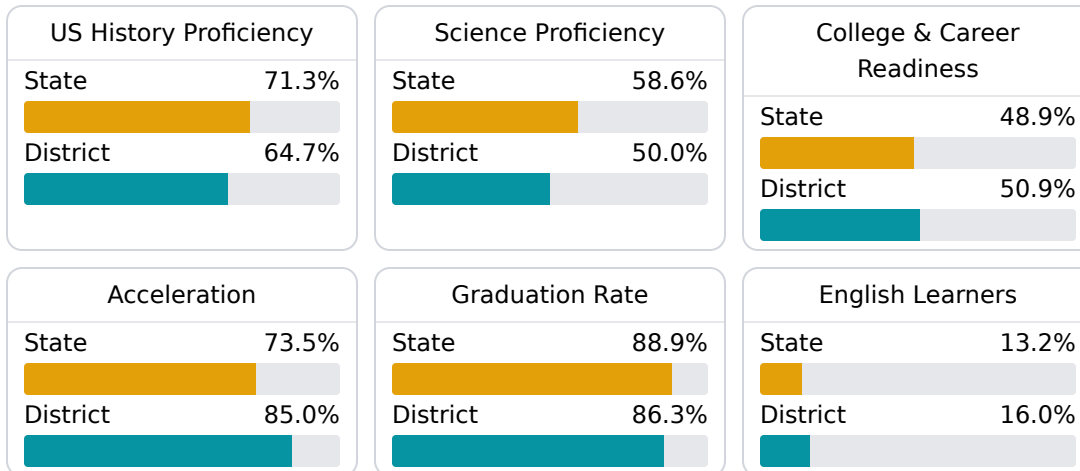

Math

Measurements of student performance on the statewide math assessment.

English

Measurements of student performance on the statewide English language arts (ELA) assessment.

Other Measures

Other measurements of student performance that factor into the accountability grade.

The following information shows each level of student performance on statewide assessments.

Math

English

Science

Student Assessment Participation

Discipline

Other Data