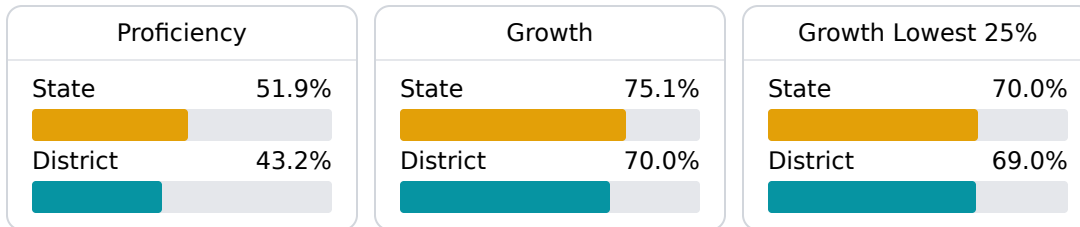

Starkville- Oktibbeha Consolidated School District

Starkville, MS

401 GREENSBORO STREET
Starkville, MS 39759

Dr. Tony McGee
tmcgee@starkvillesd.com

School Accountability Grade Components

Mississippi's accountability system assigns "A" through "F" letter grades for schools and districts. Grades are based on student achievement, student growth, student participation in testing, and other academic measures.

Math

Measurements of student performance on the statewide math assessment.

English

Measurements of student performance on the statewide English language arts (ELA) assessment.