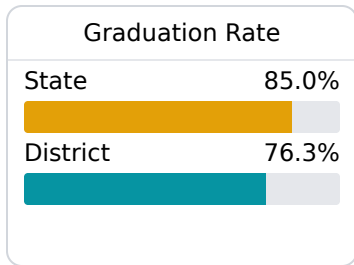

Starkville- Oktibbeha Consolidated School District

Starkville, MS

401 GREENSBORO STREET
Starkville, MS 39759

Dr. Tony McGee
tmcgee@starkvillesd.com

Due to the impact of COVID-19 on school closures in the 2019-20 school year and a waiver from the U.S. Department of Education, the Mississippi Department of Education (MDE) has no assessment and accountability data to report for the 2019-20 school year.