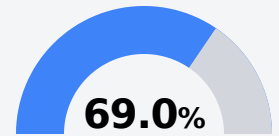

Teacher Data

341.8

Teachers

Experienced Teachers