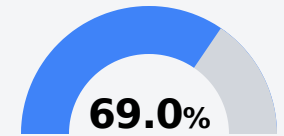

Teacher Data

341.8

Teachers

Experienced Teachers