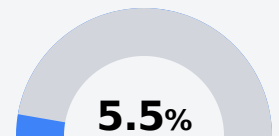

Provisional Teachers