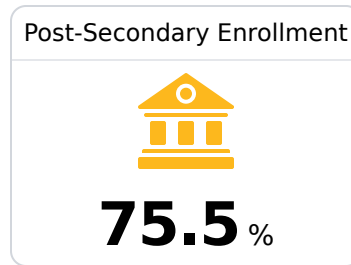

Starkville- Oktibbeha Consolidated School District

Starkville, MS

401 GREENSBORO STREET
Starkville, MS 39759

Dr. Tony McGee
tmcgee@starkvillesd.com

Due to the impact of COVID-19 on school closures in the 2019-20 school year and a waiver from the U.S. Department of Education, the Mississippi Department of Education (MDE) has no assessment and accountability data to report for the 2019-20 school year.