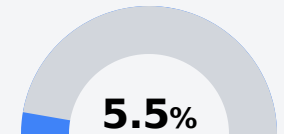

Provisional Teachers