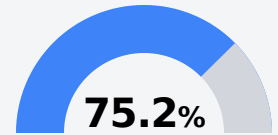

Teacher Data

82.8

Teachers

Experienced Teachers