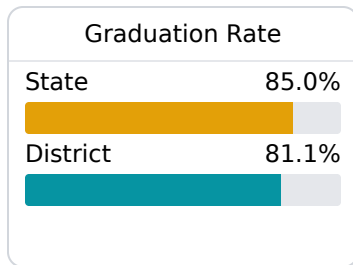

## Noxubee County School District

Macon, MS

37 Gandy Tindal Rd P O BOX 540  
Macon, MS 39341

Washington Cole  
wcole@ourncsd.org

Due to the impact of COVID-19 on school closures in the 2019-20 school year and a waiver from the U.S. Department of Education, the Mississippi Department of Education (MDE) has no assessment and accountability data to report for the 2019-20 school year.