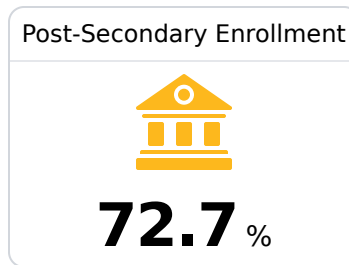

## Noxubee County School District

Macon, MS

37 Gandy Tindal Rd P O BOX 540  
Macon, MS 39341

Washington Cole  
wcole@ourncsd.org

Due to the impact of COVID-19 on school closures in the 2019-20 school year and a waiver from the U.S. Department of Education, the Mississippi Department of Education (MDE) has no assessment and accountability data to report for the 2019-20 school year.