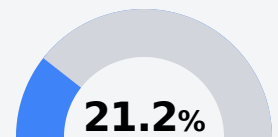

Provisional Teachers