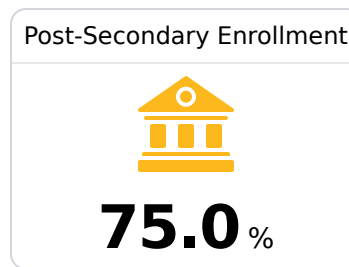

Due to the impact of COVID-19 on school closures in the 2019-20 school year and a waiver from the U.S. Department of Education, the Mississippi Department of Education (MDE) has no assessment and accountability data to report for the 2019-20 school year.