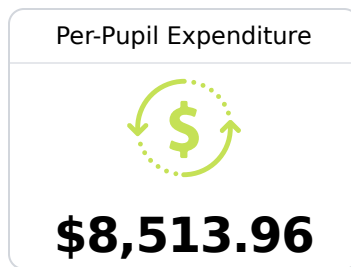

Due to the impact of COVID-19 on school closures in the 2019-20 school year and a waiver from the U.S. Department of Education, the Mississippi Department of Education (MDE) has no assessment and accountability data to report for the 2019-20 school year.