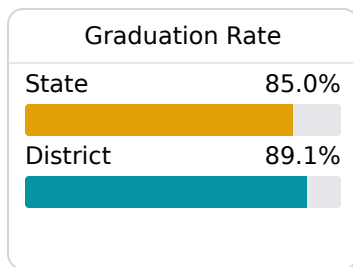

District Report Card 2019 - 2020

For more detailed information, please visit <https://msrc.mdek12.org>.

A Union Public School District Union, MS

417 S DECATUR ST
Union, MS 39365

Tyler Hansford
hansfordt@unionyellowjackets.org

Due to the impact of COVID-19 on school closures in the 2019-20 school year and a waiver from the U.S. Department of Education, the Mississippi Department of Education (MDE) has no assessment and accountability data to report for the 2019-20 school year.

Teacher Data

72.0

Teachers

84.8%

Experienced Teachers

8.0%

Provisional Teachers

98.1%

In-Field Teachers