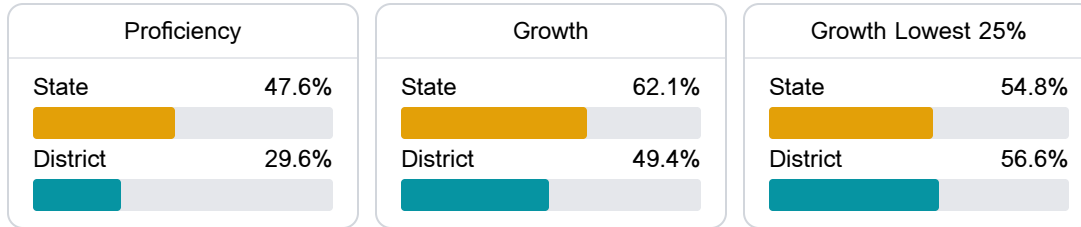

English

Measurements of student performance on the statewide English language arts (ELA) assessment.