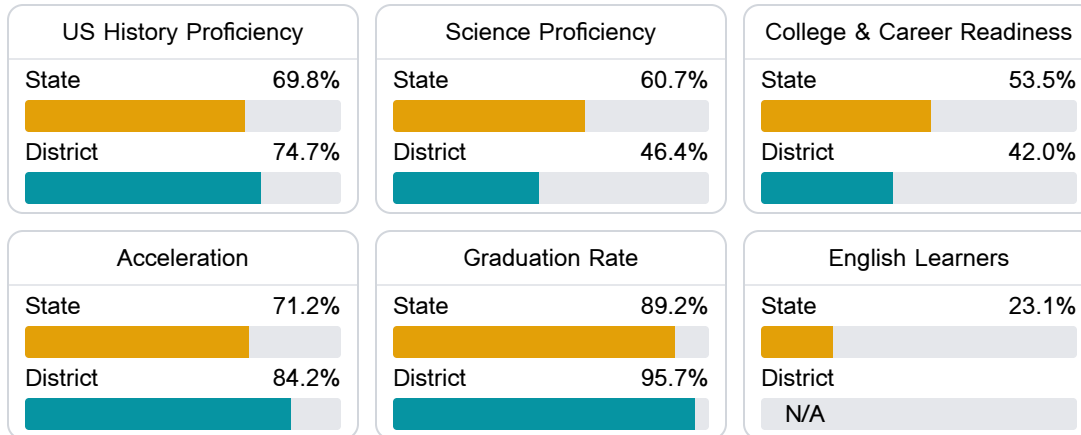

#### Math

Measurements of student performance on the statewide math assessment.

#### English

Measurements of student performance on the statewide English language arts (ELA) assessment.

#### Other Measures

Other measurements of student performance that factor into the accountability grade.

Detailed Assessment and Other Data

Student Performance

The following information shows each level of student performance on statewide assessments.