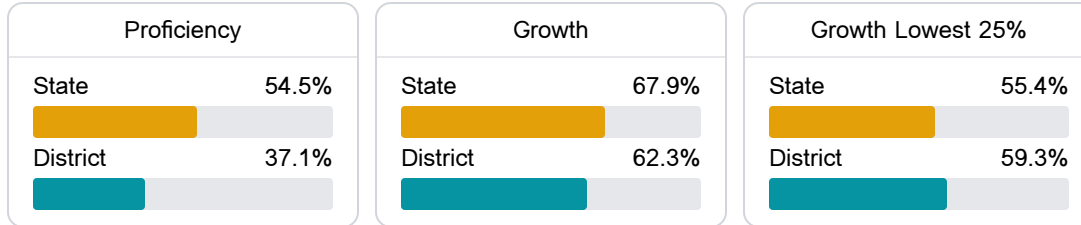

Newton Municipal School District

Newton, MS

205 School Street
Newton, MS 39345

Cola Shelby
ccshelby@nmsd.us

School Accountability Grade Components

Mississippi's accountability system assigns "A" through "F" letter grades for schools and districts. Grades are based on student achievement, student growth, student participation in testing, and other academic measures.

Math

Measurements of student performance on the statewide math assessment.