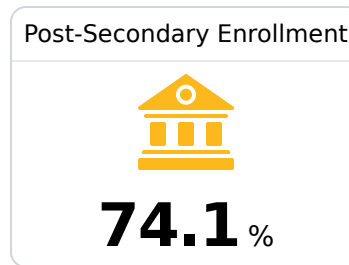

Newton Municipal School District

Newton, MS

205 School Street
Newton, MS 39345

Dr. Glenda Nickson
gdnickson@nmsd.us

Due to the impact of COVID-19 on school closures in the 2019-20 school year and a waiver from the U.S. Department of Education, the Mississippi Department of Education (MDE) has no assessment and accountability data to report for the 2019-20 school year.