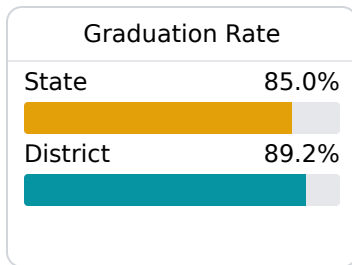

Newton Municipal School District

Newton, MS

205 School Street
Newton, MS 39345

Dr. Glenda Nickson
gdnickson@nmsd.us

Due to the impact of COVID-19 on school closures in the 2019-20 school year and a waiver from the U.S. Department of Education, the Mississippi Department of Education (MDE) has no assessment and accountability data to report for the 2019-20 school year.