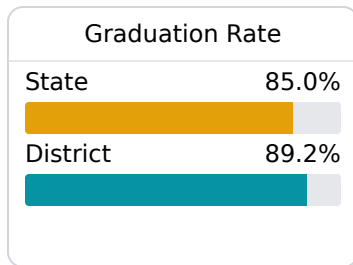

Newton Municipal School District

Newton, MS

205 School Street
Newton, MS 39345

Dr. Glenda Nickson
gdnickson@nmsd.us

Due to the impact of COVID-19 on school closures in the 2019-20 school year and a waiver from the U.S. Department of Education, the Mississippi Department of Education (MDE) has no assessment and accountability data to report for the 2019-20 school year.