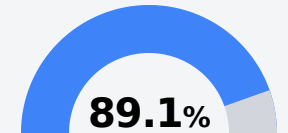

Teacher Data

116.7

Teachers

Experienced Teachers