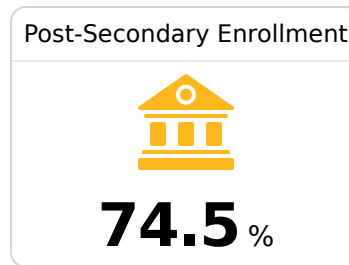

A Newton County School District

Decatur, MS

 15305 HWY 15
Decatur, MS 39327

 Brooke Sibley
bsibley@newton.k12.ms.us

Due to the impact of COVID-19 on school closures in the 2019-20 school year and a waiver from the U.S. Department of Education, the Mississippi Department of Education (MDE) has no assessment and accountability data to report for the 2019-20 school year.