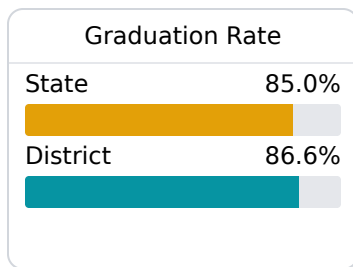

A Newton County School District

Decatur, MS

 15305 HWY 15
Decatur, MS 39327

 Brooke Sibley
bsibley@newton.k12.ms.us

Due to the impact of COVID-19 on school closures in the 2019-20 school year and a waiver from the U.S. Department of Education, the Mississippi Department of Education (MDE) has no assessment and accountability data to report for the 2019-20 school year.