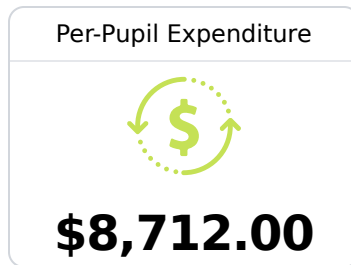

A Newton County School District

Decatur, MS

 15305 HWY 15
Decatur, MS 39327

 Brooke Sibley
bsibley@newton.k12.ms.us

Due to the impact of COVID-19 on school closures in the 2019-20 school year and a waiver from the U.S. Department of Education, the Mississippi Department of Education (MDE) has no assessment and accountability data to report for the 2019-20 school year.