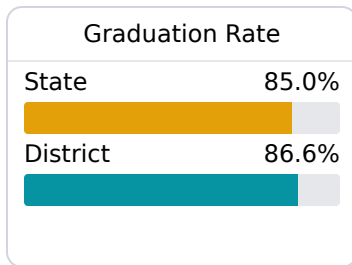

A Newton County School District

Decatur, MS

 15305 HWY 15
Decatur, MS 39327

 Brooke Sibley
bsibley@newton.k12.ms.us

Due to the impact of COVID-19 on school closures in the 2019-20 school year and a waiver from the U.S. Department of Education, the Mississippi Department of Education (MDE) has no assessment and accountability data to report for the 2019-20 school year.