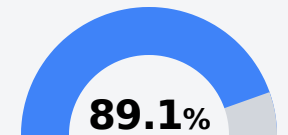

Teacher Data

116.7

Teachers

Experienced Teachers