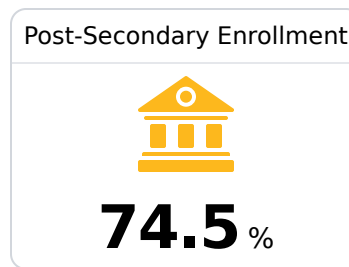

A Newton County School District

Decatur, MS

 15305 HWY 15
Decatur, MS 39327

 Brooke Sibley
bsibley@newton.k12.ms.us

Due to the impact of COVID-19 on school closures in the 2019-20 school year and a waiver from the U.S. Department of Education, the Mississippi Department of Education (MDE) has no assessment and accountability data to report for the 2019-20 school year.