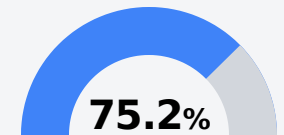

Teacher Data

63.6

Teachers

Experienced Teachers