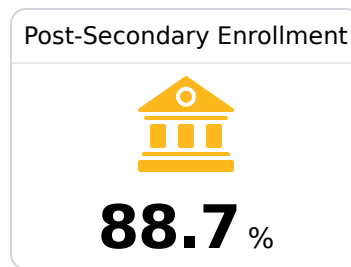

Philadelphia Public School District

Philadelphia, MS

248 BYRD AVENUE
Philadelphia, MS 39350

Dr. Lisa Hull
lhull@phillytornadoes.com

Due to the impact of COVID-19 on school closures in the 2019-20 school year and a waiver from the U.S. Department of Education, the Mississippi Department of Education (MDE) has no assessment and accountability data to report for the 2019-20 school year.