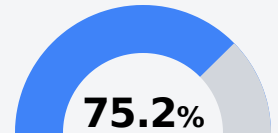

Teacher Data

63.6

Teachers

Experienced Teachers