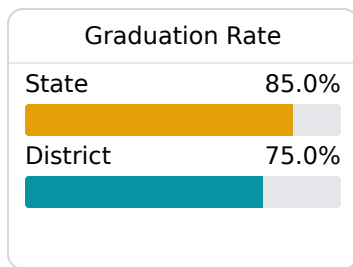

Philadelphia Public School District

Philadelphia, MS

248 BYRD AVENUE
Philadelphia, MS 39350

Dr. Lisa Hull
lhull@phillytornadoes.com

Due to the impact of COVID-19 on school closures in the 2019-20 school year and a waiver from the U.S. Department of Education, the Mississippi Department of Education (MDE) has no assessment and accountability data to report for the 2019-20 school year.