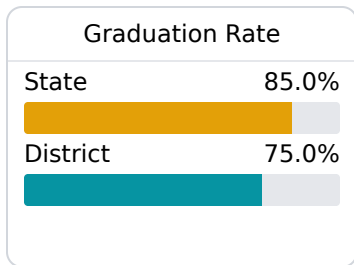

Philadelphia Public School District

Philadelphia, MS

248 BYRD AVENUE
Philadelphia, MS 39350

Dr. Shannon Whitehead
swhitehead@phillytornadoes.com

Due to the impact of COVID-19 on school closures in the 2019-20 school year and a waiver from the U.S. Department of Education, the Mississippi Department of Education (MDE) has no assessment and accountability data to report for the 2019-20 school year.