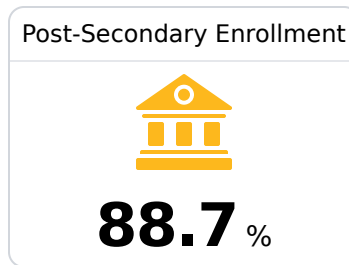

Philadelphia Public School District

Philadelphia, MS

248 BYRD AVENUE
Philadelphia, MS 39350

Dr. Shannon Whitehead
swhitehead@phillytornadoes.com

Due to the impact of COVID-19 on school closures in the 2019-20 school year and a waiver from the U.S. Department of Education, the Mississippi Department of Education (MDE) has no assessment and accountability data to report for the 2019-20 school year.