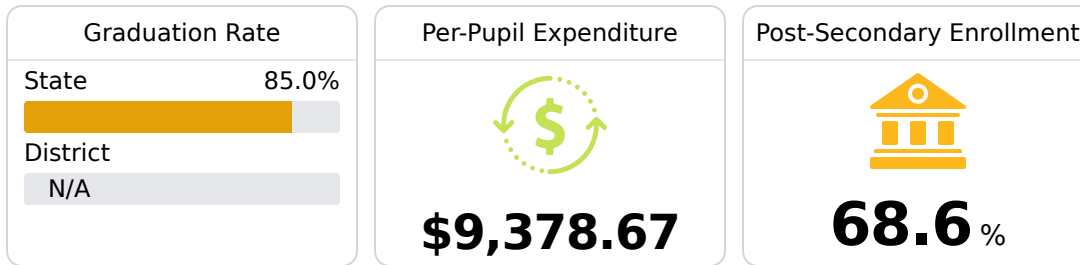

Winona-Montgomery Consolidated District

Winona, MS

218 Fairground Street
Winona, MS 38967

Howard Savage
howardsavage@winonaschools.net

Due to the impact of COVID-19 on school closures in the 2019-20 school year and a waiver from the U.S. Department of Education, the Mississippi Department of Education (MDE) has no assessment and accountability data to report for the 2019-20 school year.