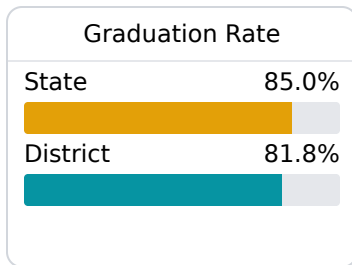

## **A** Amory School District Amory, MS

 124 N. Main St.  
Amory, MS 38821

 Brian Tyler Jones  
[brjones@amoryschools.com](mailto:brjones@amoryschools.com)

Due to the impact of COVID-19 on school closures in the 2019-20 school year and a waiver from the U.S. Department of Education, the Mississippi Department of Education (MDE) has no assessment and accountability data to report for the 2019-20 school year.