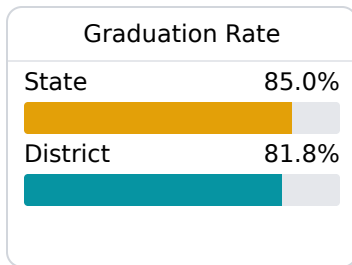

Amory School District

Amory, MS

124 N. Main St.
Amory, MS 38821

Brian Tyler Jones
brjones@amoryschools.com

Due to the impact of COVID-19 on school closures in the 2019-20 school year and a waiver from the U.S. Department of Education, the Mississippi Department of Education (MDE) has no assessment and accountability data to report for the 2019-20 school year.