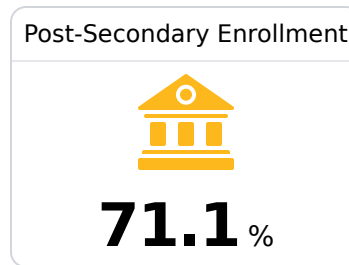

## **A** Amory School District Amory, MS

 124 N. Main St.  
Amory, MS 38821

 Brian Tyler Jones  
[brjones@amoryschools.com](mailto:brjones@amoryschools.com)

Due to the impact of COVID-19 on school closures in the 2019-20 school year and a waiver from the U.S. Department of Education, the Mississippi Department of Education (MDE) has no assessment and accountability data to report for the 2019-20 school year.