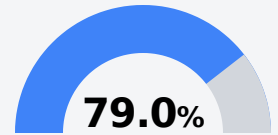

Teacher Data

104.3

Teachers

Experienced Teachers