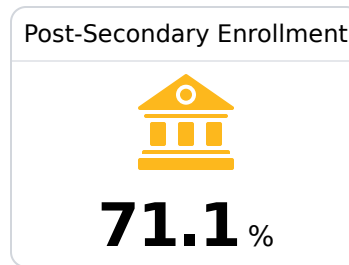

Amory School District

Amory, MS

124 N. Main St.
Amory, MS 38821

Brian Tyler Jones
brjones@amoryschools.com

Due to the impact of COVID-19 on school closures in the 2019-20 school year and a waiver from the U.S. Department of Education, the Mississippi Department of Education (MDE) has no assessment and accountability data to report for the 2019-20 school year.