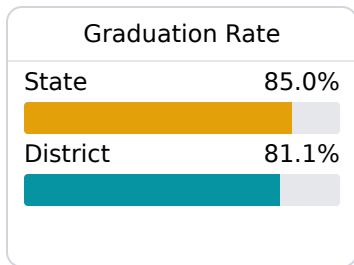

District Report Card 2019 - 2020

For more detailed information, please visit <https://msrc.mdek12.org>.

Aberdeen School District

Aberdeen, MS

205 Hwy 145 North
Aberdeen, MS 39730

Dr. Andrea Pastchal-Smith
apsmith@asdms.us

Due to the impact of COVID-19 on school closures in the 2019-20 school year and a waiver from the U.S. Department of Education, the Mississippi Department of Education (MDE) has no assessment and accountability data to report for the 2019-20 school year.