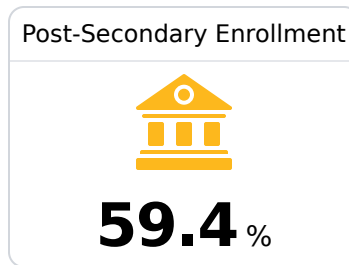

Due to the impact of COVID-19 on school closures in the 2019-20 school year and a waiver from the U.S. Department of Education, the Mississippi Department of Education (MDE) has no assessment and accountability data to report for the 2019-20 school year.