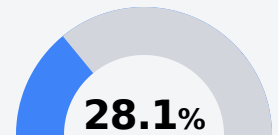

Provisional Teachers