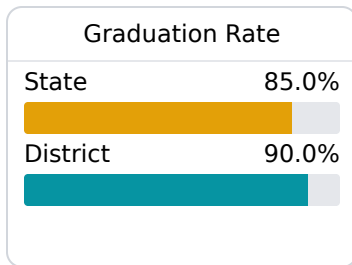

Holly Springs School District

Holly Springs, MS

840 HIGHWAY 178 EAST
Holly Springs, MS 38635

DR. IRENE WALTON TURNAGE
iwalton@hssdk12.org

Due to the impact of COVID-19 on school closures in the 2019-20 school year and a waiver from the U.S. Department of Education, the Mississippi Department of Education (MDE) has no assessment and accountability data to report for the 2019-20 school year.