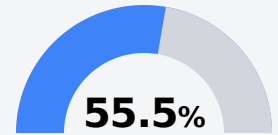

Teacher Data

78.2

Teachers

Experienced Teachers