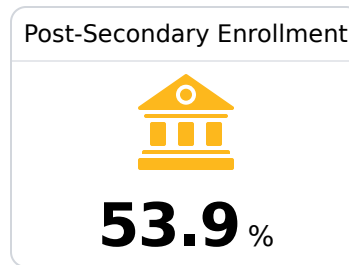

Holly Springs School District

Holly Springs, MS

840 HIGHWAY 178 EAST
Holly Springs, MS 38635

DR. IRENE WALTON TURNAGE
iwalton@hssdk12.org

Due to the impact of COVID-19 on school closures in the 2019-20 school year and a waiver from the U.S. Department of Education, the Mississippi Department of Education (MDE) has no assessment and accountability data to report for the 2019-20 school year.