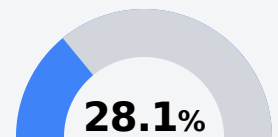

Provisional Teachers