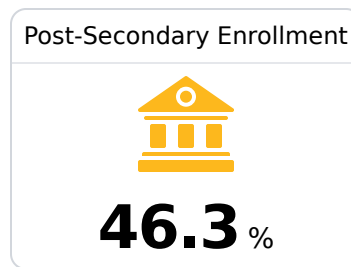

Marshall County School District

Holly Springs, MS

122 South Spring Street
Holly Springs, MS 38635

Dr. Carrie Skelton
cskelton@mcschools.us

Due to the impact of COVID-19 on school closures in the 2019-20 school year and a waiver from the U.S. Department of Education, the Mississippi Department of Education (MDE) has no assessment and accountability data to report for the 2019-20 school year.