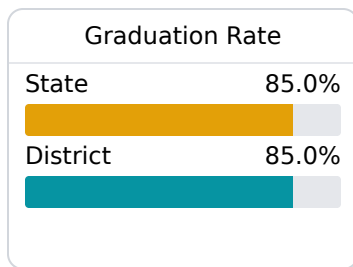

Marshall County School District

Holly Springs, MS

122 South Spring Street
Holly Springs, MS 38635

Dr. Carrie Skelton
cskelton@mcschools.us

Due to the impact of COVID-19 on school closures in the 2019-20 school year and a waiver from the U.S. Department of Education, the Mississippi Department of Education (MDE) has no assessment and accountability data to report for the 2019-20 school year.