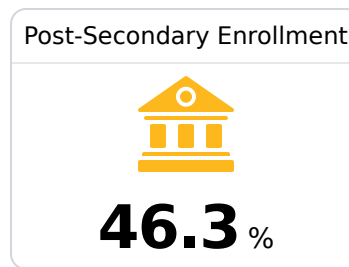

Marshall County School District

Holly Springs, MS

122 South Spring Street
Holly Springs, MS 38635

Dr. Carrie Skelton
cskelton@mcschools.us

Due to the impact of COVID-19 on school closures in the 2019-20 school year and a waiver from the U.S. Department of Education, the Mississippi Department of Education (MDE) has no assessment and accountability data to report for the 2019-20 school year.