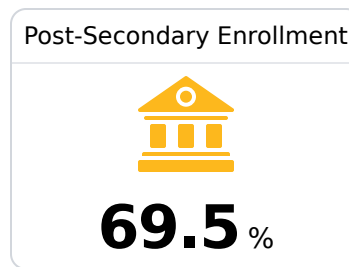

## **B** Columbia School District Columbia, MS

 613 Wildcat Way  
Columbia, MS 39429

 Dr. Jason Q. Harris  
[jharris@columbiaschools.org](mailto:jharris@columbiaschools.org)

Due to the impact of COVID-19 on school closures in the 2019-20 school year and a waiver from the U.S. Department of Education, the Mississippi Department of Education (MDE) has no assessment and accountability data to report for the 2019-20 school year.