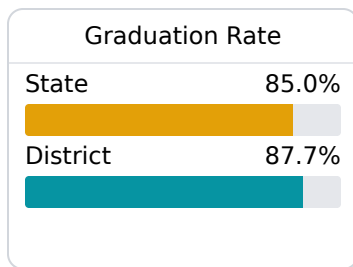

## **B** Columbia School District Columbia, MS

 613 Wildcat Way  
Columbia, MS 39429

 Dr. Jason Q. Harris  
[jharris@columbiaschools.org](mailto:jharris@columbiaschools.org)

Due to the impact of COVID-19 on school closures in the 2019-20 school year and a waiver from the U.S. Department of Education, the Mississippi Department of Education (MDE) has no assessment and accountability data to report for the 2019-20 school year.