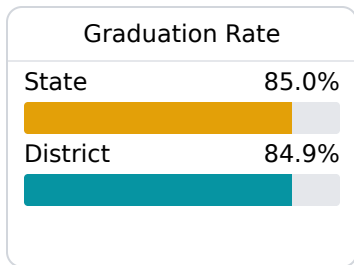

B Marion County School District

Columbia, MS

 1010 Hwy 13 N
Columbia, MS 39429

 Carl Michael Day
cmday@marionk12.org

Due to the impact of COVID-19 on school closures in the 2019-20 school year and a waiver from the U.S. Department of Education, the Mississippi Department of Education (MDE) has no assessment and accountability data to report for the 2019-20 school year.