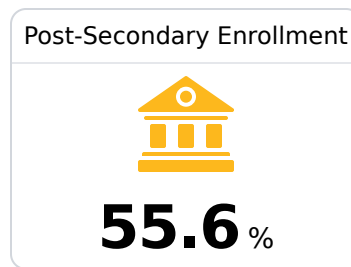

## **B** Marion County School District

Columbia, MS

 1010 Hwy 13 N  
Columbia, MS 39429

 Carl Michael Day  
[cmday@marionk12.org](mailto:cmday@marionk12.org)

Due to the impact of COVID-19 on school closures in the 2019-20 school year and a waiver from the U.S. Department of Education, the Mississippi Department of Education (MDE) has no assessment and accountability data to report for the 2019-20 school year.