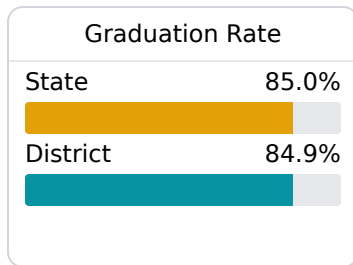

## **B** Marion County School District

Columbia, MS

 1010 Hwy 13 N  
Columbia, MS 39429

 Carl Michael Day  
[cmday@marionk12.org](mailto:cmday@marionk12.org)

Due to the impact of COVID-19 on school closures in the 2019-20 school year and a waiver from the U.S. Department of Education, the Mississippi Department of Education (MDE) has no assessment and accountability data to report for the 2019-20 school year.