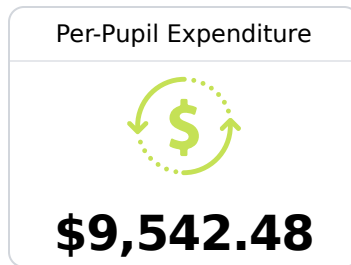

## **B** Marion County School District

Columbia, MS

 1010 Hwy 13 N  
Columbia, MS 39429

 Carl Michael Day  
[cmday@marionk12.org](mailto:cmday@marionk12.org)

Due to the impact of COVID-19 on school closures in the 2019-20 school year and a waiver from the U.S. Department of Education, the Mississippi Department of Education (MDE) has no assessment and accountability data to report for the 2019-20 school year.