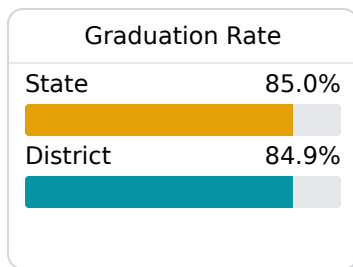

## **B** Marion County School District Columbia, MS

 1010 Hwy 13 N  
Columbia, MS 39429

 Carl Michael Day  
[cmday@marionk12.org](mailto:cmday@marionk12.org)

Due to the impact of COVID-19 on school closures in the 2019-20 school year and a waiver from the U.S. Department of Education, the Mississippi Department of Education (MDE) has no assessment and accountability data to report for the 2019-20 school year.