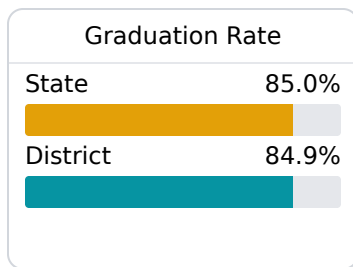

## **B** Marion County School District

Columbia, MS

 1010 Hwy 13 N  
Columbia, MS 39429

 Carl Michael Day  
[cmday@marionk12.org](mailto:cmday@marionk12.org)

Due to the impact of COVID-19 on school closures in the 2019-20 school year and a waiver from the U.S. Department of Education, the Mississippi Department of Education (MDE) has no assessment and accountability data to report for the 2019-20 school year.