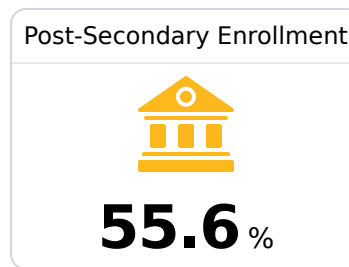

B Marion County School District

Columbia, MS

 1010 Hwy 13 N
Columbia, MS 39429

 Carl Michael Day
cmday@marionk12.org

Due to the impact of COVID-19 on school closures in the 2019-20 school year and a waiver from the U.S. Department of Education, the Mississippi Department of Education (MDE) has no assessment and accountability data to report for the 2019-20 school year.