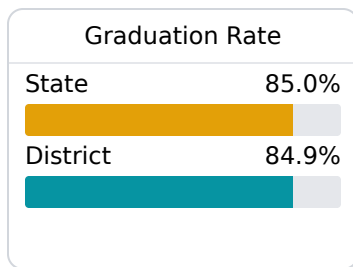

B Marion County School District

Columbia, MS

 1010 Hwy 13 N
Columbia, MS 39429

 Carl Michael Day
cmday@marionk12.org

Due to the impact of COVID-19 on school closures in the 2019-20 school year and a waiver from the U.S. Department of Education, the Mississippi Department of Education (MDE) has no assessment and accountability data to report for the 2019-20 school year.