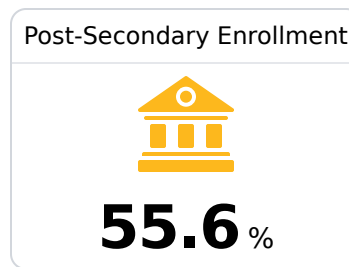

## **B** Marion County School District Columbia, MS

 1010 Hwy 13 N  
Columbia, MS 39429

 Carl Michael Day  
[cmday@marionk12.org](mailto:cmday@marionk12.org)

Due to the impact of COVID-19 on school closures in the 2019-20 school year and a waiver from the U.S. Department of Education, the Mississippi Department of Education (MDE) has no assessment and accountability data to report for the 2019-20 school year.