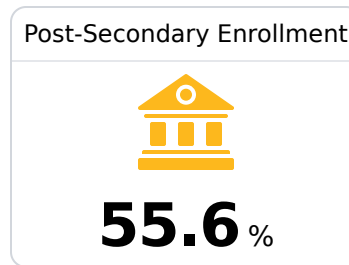

B Marion County School District

Columbia, MS

 1010 Hwy 13 N
Columbia, MS 39429

 Carl Michael Day
cmday@marionk12.org

Due to the impact of COVID-19 on school closures in the 2019-20 school year and a waiver from the U.S. Department of Education, the Mississippi Department of Education (MDE) has no assessment and accountability data to report for the 2019-20 school year.