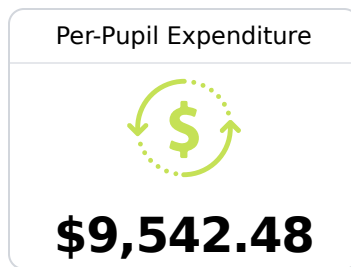

## **B** Marion County School District Columbia, MS

 1010 Hwy 13 N  
Columbia, MS 39429

 Carl Michael Day  
[cmday@marionk12.org](mailto:cmday@marionk12.org)

Due to the impact of COVID-19 on school closures in the 2019-20 school year and a waiver from the U.S. Department of Education, the Mississippi Department of Education (MDE) has no assessment and accountability data to report for the 2019-20 school year.