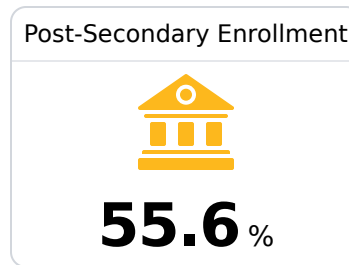

## **B** Marion County School District

Columbia, MS

 1010 Hwy 13 N  
Columbia, MS 39429

 Carl Michael Day  
[cmday@marionk12.org](mailto:cmday@marionk12.org)

Due to the impact of COVID-19 on school closures in the 2019-20 school year and a waiver from the U.S. Department of Education, the Mississippi Department of Education (MDE) has no assessment and accountability data to report for the 2019-20 school year.