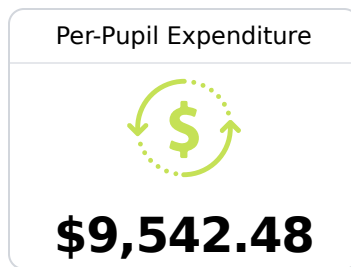

## **B** Marion County School District

Columbia, MS

 1010 Hwy 13 N  
Columbia, MS 39429

 Carl Michael Day  
[cmday@marionk12.org](mailto:cmday@marionk12.org)

Due to the impact of COVID-19 on school closures in the 2019-20 school year and a waiver from the U.S. Department of Education, the Mississippi Department of Education (MDE) has no assessment and accountability data to report for the 2019-20 school year.