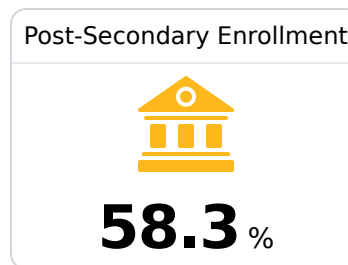

Canton Public School District Canton, MS

 403 East Lincoln Street
Canton, MS 39046

 Gary Hannah
garyhannah@cantonschools.net

Due to the impact of COVID-19 on school closures in the 2019-20 school year and a waiver from the U.S. Department of Education, the Mississippi Department of Education (MDE) has no assessment and accountability data to report for the 2019-20 school year.