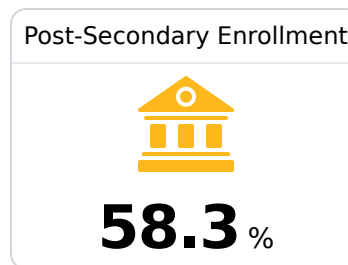

## Canton Public School District Canton, MS

 403 East Lincoln Street  
Canton, MS 39046

 Gary Hannah  
garyhannah@cantonschools.net

Due to the impact of COVID-19 on school closures in the 2019-20 school year and a waiver from the U.S. Department of Education, the Mississippi Department of Education (MDE) has no assessment and accountability data to report for the 2019-20 school year.