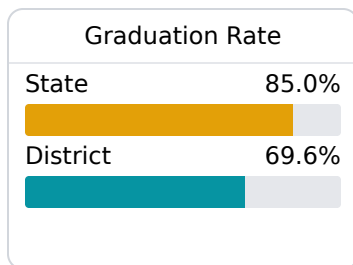

## Canton Public School District Canton, MS

 403 East Lincoln Street  
Canton, MS 39046

 Gary Hannah  
garyhannah@cantonschools.net

Due to the impact of COVID-19 on school closures in the 2019-20 school year and a waiver from the U.S. Department of Education, the Mississippi Department of Education (MDE) has no assessment and accountability data to report for the 2019-20 school year.