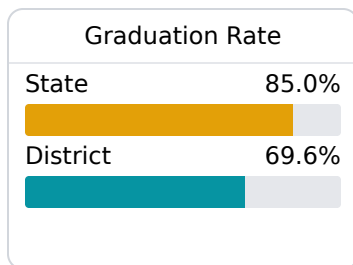

Canton Public School District Canton, MS

 403 East Lincoln Street
Canton, MS 39046

 Gary Hannah
garyhannah@cantonschools.net

Due to the impact of COVID-19 on school closures in the 2019-20 school year and a waiver from the U.S. Department of Education, the Mississippi Department of Education (MDE) has no assessment and accountability data to report for the 2019-20 school year.