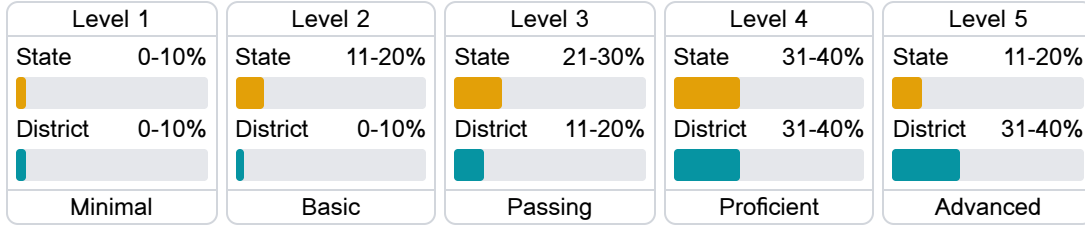

Math

Measurements of student performance on the statewide math assessment.

English

Measurements of student performance on the statewide English language arts (ELA) assessment.

Other Measures

Other measurements of student performance that factor into the accountability grade.

Detailed Assessment and Other Data

Student Performance

The following information shows each level of student performance on statewide assessments.

Math

English

Science

Student Assessment Participation

Other Data