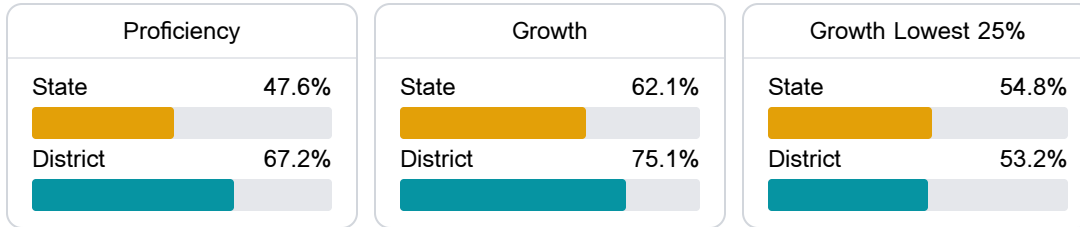

English

Measurements of student performance on the statewide English language arts (ELA) assessment.