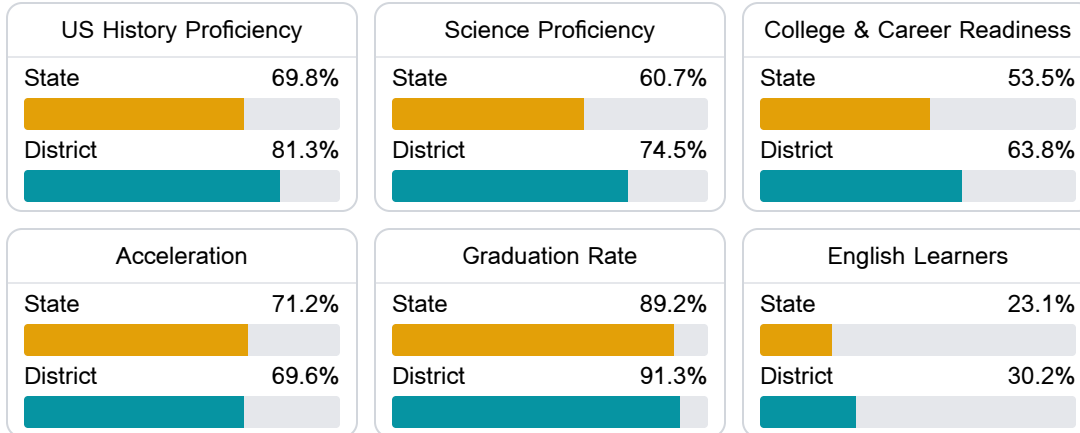

Math

Measurements of student performance on the statewide math assessment.

English

Measurements of student performance on the statewide English language arts (ELA) assessment.

Other Measures

Other measurements of student performance that factor into the accountability grade.

Detailed Assessment and Other Data

Student Performance

The following information shows each level of student performance on statewide assessments.

Math

English

Science

Student Assessment Participation

Other Data