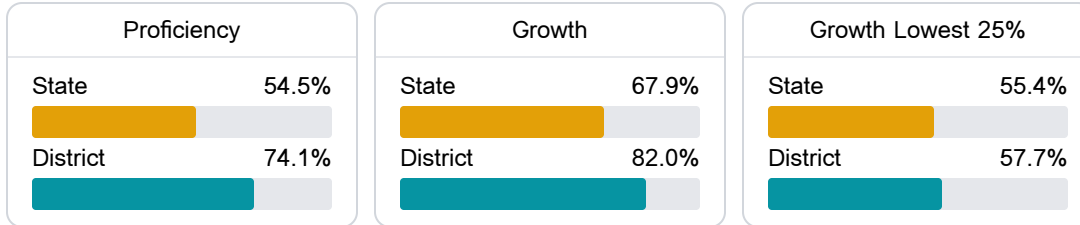

Madison County School District

Ridgeland, MS

476 Highland Colony Parkway
Ridgeland, MS 39157

TED POORE
tpoore@madison-schools.com

School Accountability Grade Components

Mississippi's accountability system assigns "A" through "F" letter grades for schools and districts. Grades are based on student achievement, student growth, student participation in testing, and other academic measures.

Math

Measurements of student performance on the statewide math assessment.