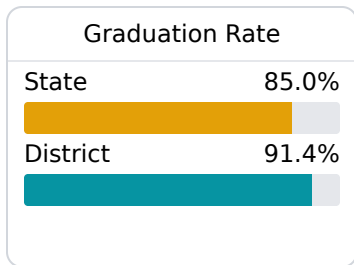

Madison County School District

Ridgeland, MS

476 Highland Colony Parkway
Ridgeland, MS 39157

Charlotte Seals
cseals@madison-schools.com

Due to the impact of COVID-19 on school closures in the 2019-20 school year and a waiver from the U.S. Department of Education, the Mississippi Department of Education (MDE) has no assessment and accountability data to report for the 2019-20 school year.