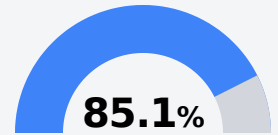

Teacher Data

922.0

Teachers

Experienced Teachers