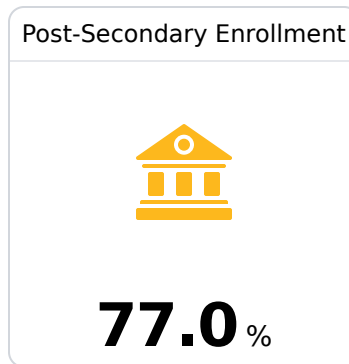

## Madison County School District

Ridgeland, MS

476 Highland Colony Parkway  
Ridgeland, MS 39157

Charlotte Seals  
cseals@madison-schools.com

Due to the impact of COVID-19 on school closures in the 2019-20 school year and a waiver from the U.S. Department of Education, the Mississippi Department of Education (MDE) has no assessment and accountability data to report for the 2019-20 school year.