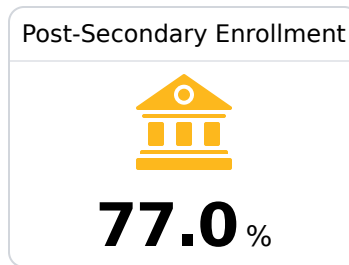

Madison County School District

Ridgeland, MS

476 Highland Colony Parkway
Ridgeland, MS 39157

Charlotte Seals
cseals@madison-schools.com

Due to the impact of COVID-19 on school closures in the 2019-20 school year and a waiver from the U.S. Department of Education, the Mississippi Department of Education (MDE) has no assessment and accountability data to report for the 2019-20 school year.