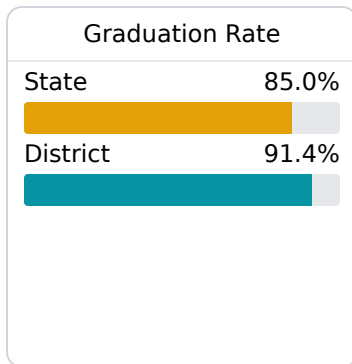

## Madison County School District

Ridgeland, MS

476 Highland Colony Parkway  
Ridgeland, MS 39157

Charlotte Seals  
cseals@madison-schools.com

Due to the impact of COVID-19 on school closures in the 2019-20 school year and a waiver from the U.S. Department of Education, the Mississippi Department of Education (MDE) has no assessment and accountability data to report for the 2019-20 school year.