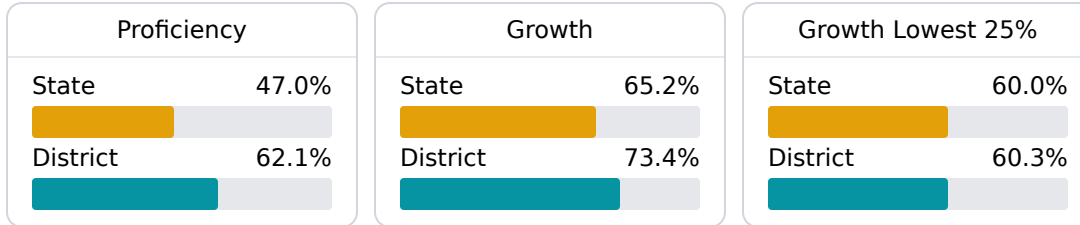

Madison County School District

Ridgeland, MS

476 Highland Colony Parkway
Ridgeland, MS 39157

Charlotte Seals
cseals@madison-schools.com

School Accountability Grade Components

Mississippi's accountability system assigns "A" through "F" letter grades for schools and districts. Grades are based on student achievement, student growth, student participation in testing, and other academic measures.

Math

Measurements of student performance on the statewide math assessment.

English

Measurements of student performance on the statewide English language arts (ELA) assessment.