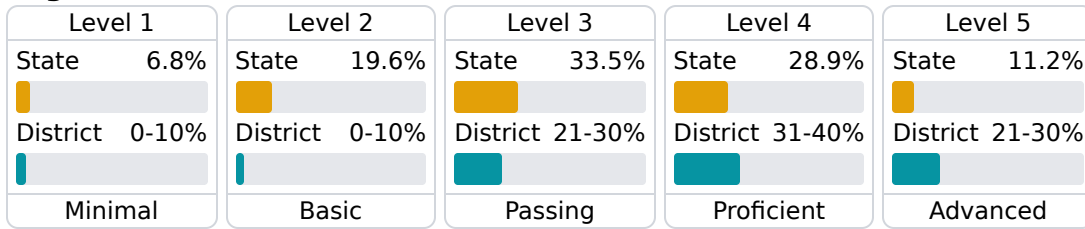

Detailed Assessment and Other Data

Student Performance

The following information shows each level of student performance on statewide assessments.

Math

English

Science

Student Assessment Participation

Discipline

* Source: 2017-2018 Civil Rights Data Collection

Other Data

8.8%

Chronic Absenteeism

$9,458.02

Per-Pupil Expenditure

71.7%

Post-Secondary Enrollment

53.7%

Advanced Course Participation