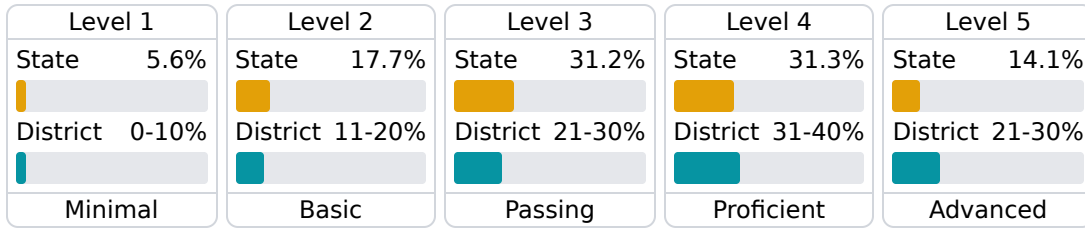

Detailed Assessment and Other Data

Student Performance

The following information shows each level of student performance on statewide assessments.

Math