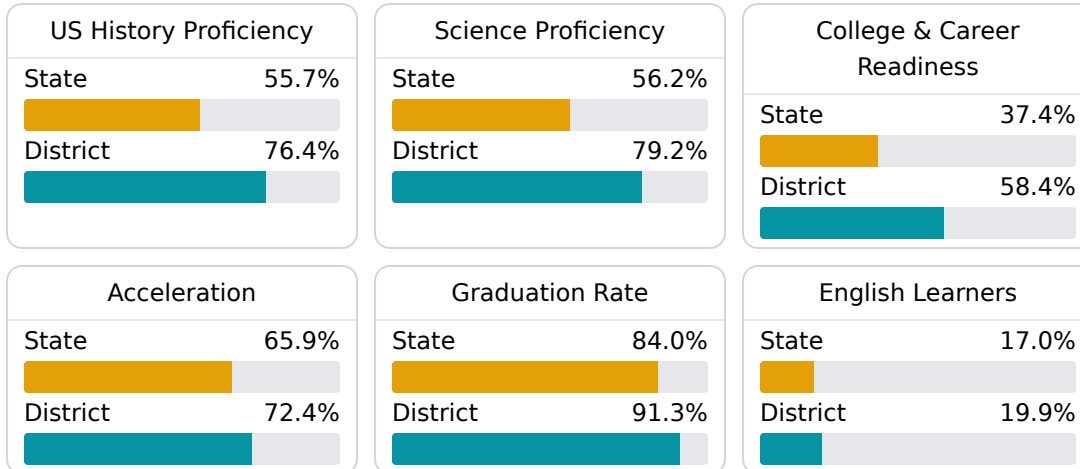

### School Accountability Grade Components

Mississippi's accountability system assigns "A" through "F" letter grades for schools and districts. Grades are based on student achievement, student growth, student participation in testing, and other academic measures.

#### Math

Measurements of student performance on the statewide math assessment.

#### English

Measurements of student performance on the statewide English language arts (ELA) assessment.

#### Other Measures

Other measurements of student performance that factor into the accountability grade.