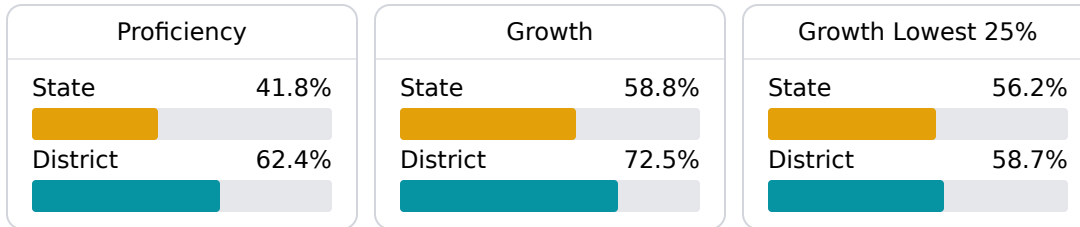

Other Measures

Other measurements of student performance that factor into the accountability grade.