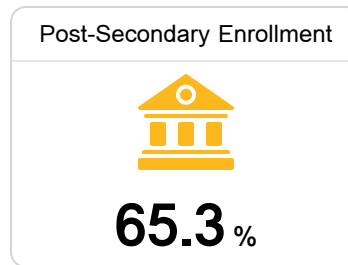

D Columbus Municipal School District Columbus, MS

 2630 MCARTHUR DR.
Columbus, MS 39705

 Stanley K. Ellis
EllisS@columbuscityschools.org

Due to the impact of COVID-19 on school closures in the 2019-20 school year and a waiver from the U.S. Department of Education, the Mississippi Department of Education (MDE) has no assessment and accountability data to report for the 2019-20 school year.