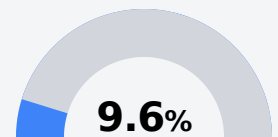

Provisional Teachers