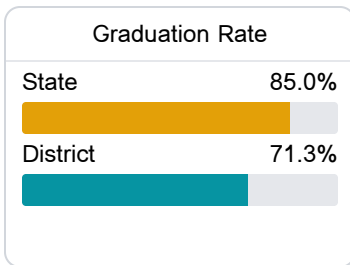

D Columbus Municipal School District Columbus, MS

 2630 MCARTHUR DR.
Columbus, MS 39705

 Stanley K. Ellis
EllisS@columbuscityschools.org

Due to the impact of COVID-19 on school closures in the 2019-20 school year and a waiver from the U.S. Department of Education, the Mississippi Department of Education (MDE) has no assessment and accountability data to report for the 2019-20 school year.