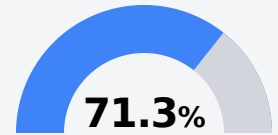

Teacher Data

261.6

Teachers

Experienced Teachers