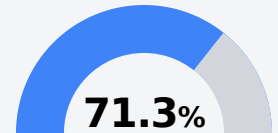

Teacher Data

261.6

Teachers

Experienced Teachers