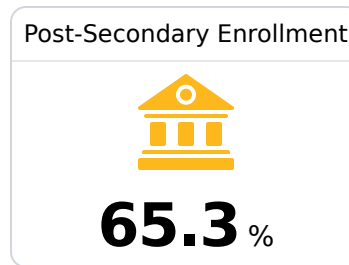

## Columbus Municipal School District

Columbus, MS

2630 MCARTHUR DR.  
Columbus, MS 39705

Stanley K. Ellis  
EllisS@columbuscityschools.org

Due to the impact of COVID-19 on school closures in the 2019-20 school year and a waiver from the U.S. Department of Education, the Mississippi Department of Education (MDE) has no assessment and accountability data to report for the 2019-20 school year.