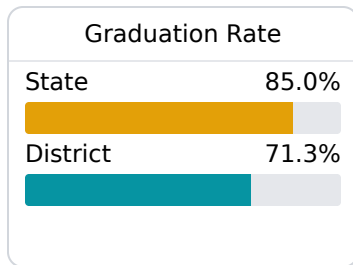

Columbus Municipal School District

Columbus, MS

2630 MCARTHUR DR.
Columbus, MS 39705

Stanley K. Ellis
EllisS@columbuscityschools.org

Due to the impact of COVID-19 on school closures in the 2019-20 school year and a waiver from the U.S. Department of Education, the Mississippi Department of Education (MDE) has no assessment and accountability data to report for the 2019-20 school year.