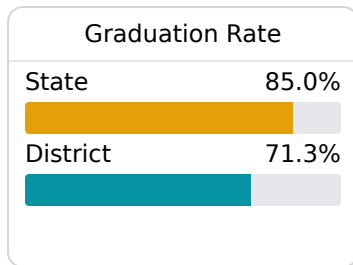

## Columbus Municipal School District

Columbus, MS

2630 MCARTHUR DR.  
Columbus, MS 39705

Stanley K. Ellis  
EllisS@columbuscityschools.org

Due to the impact of COVID-19 on school closures in the 2019-20 school year and a waiver from the U.S. Department of Education, the Mississippi Department of Education (MDE) has no assessment and accountability data to report for the 2019-20 school year.