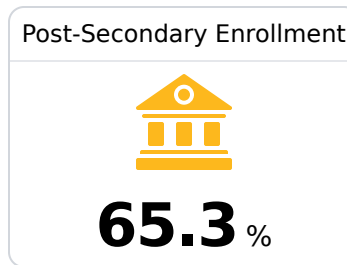

Columbus Municipal School District

Columbus, MS

2630 MCARTHUR DR.
Columbus, MS 39705

Stanley K. Ellis
EllisS@columbuscityschools.org

Due to the impact of COVID-19 on school closures in the 2019-20 school year and a waiver from the U.S. Department of Education, the Mississippi Department of Education (MDE) has no assessment and accountability data to report for the 2019-20 school year.