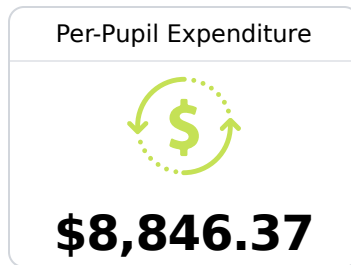

Lowndes County School District

Columbus, MS

1053 HWY 45 SOUTH
Columbus, MS 39701

Sam Allison
Sam.allison@lowndes.k12.ms.us

Due to the impact of COVID-19 on school closures in the 2019-20 school year and a waiver from the U.S. Department of Education, the Mississippi Department of Education (MDE) has no assessment and accountability data to report for the 2019-20 school year.