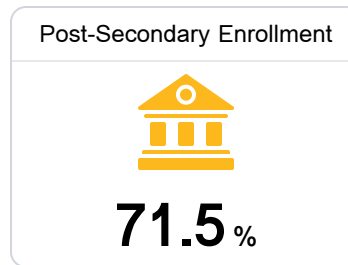

## Lowndes County School District

Columbus, MS

1053 HWY 45 SOUTH  
Columbus, MS 39701

Sam Allison  
Sam.allison@lowndes.k12.ms.us

Due to the impact of COVID-19 on school closures in the 2019-20 school year and a waiver from the U.S. Department of Education, the Mississippi Department of Education (MDE) has no assessment and accountability data to report for the 2019-20 school year.