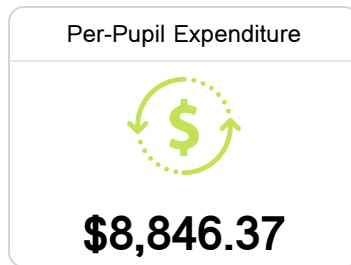

## Lowndes County School District

Columbus, MS

1053 HWY 45 SOUTH  
Columbus, MS 39701

Sam Allison  
Sam.allison@lowndes.k12.ms.us

Due to the impact of COVID-19 on school closures in the 2019-20 school year and a waiver from the U.S. Department of Education, the Mississippi Department of Education (MDE) has no assessment and accountability data to report for the 2019-20 school year.