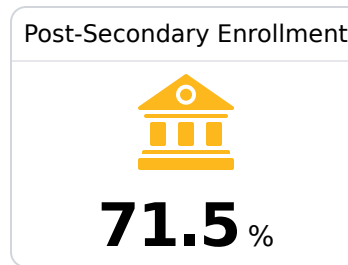

Lowndes County School District

Columbus, MS

1053 HWY 45 SOUTH
Columbus, MS 39701

Sam Allison
Sam.allison@lowndes.k12.ms.us

Due to the impact of COVID-19 on school closures in the 2019-20 school year and a waiver from the U.S. Department of Education, the Mississippi Department of Education (MDE) has no assessment and accountability data to report for the 2019-20 school year.