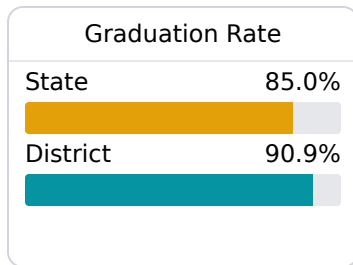

Lowndes County School District

Columbus, MS

1053 HWY 45 SOUTH
Columbus, MS 39701

Sam Allison
Sam.allison@lowndes.k12.ms.us

Due to the impact of COVID-19 on school closures in the 2019-20 school year and a waiver from the U.S. Department of Education, the Mississippi Department of Education (MDE) has no assessment and accountability data to report for the 2019-20 school year.