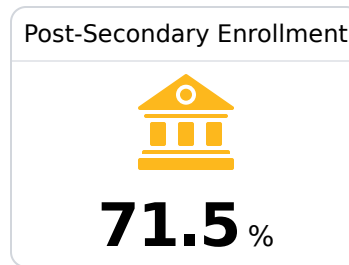

## Lowndes County School District

Columbus, MS

1053 HWY 45 SOUTH  
Columbus, MS 39701

Sam Allison  
Sam.allison@lowndes.k12.ms.us

Due to the impact of COVID-19 on school closures in the 2019-20 school year and a waiver from the U.S. Department of Education, the Mississippi Department of Education (MDE) has no assessment and accountability data to report for the 2019-20 school year.