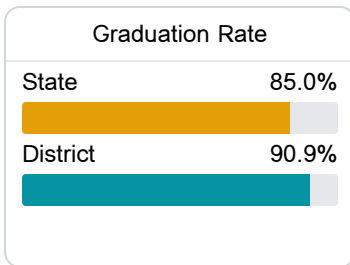

## Lowndes County School District

Columbus, MS

1053 HWY 45 SOUTH  
Columbus, MS 39701

Sam Allison  
Sam.allison@lowndes.k12.ms.us

Due to the impact of COVID-19 on school closures in the 2019-20 school year and a waiver from the U.S. Department of Education, the Mississippi Department of Education (MDE) has no assessment and accountability data to report for the 2019-20 school year.