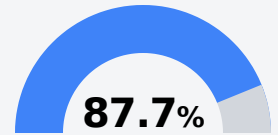

Teacher Data

366.7

Teachers

Experienced Teachers