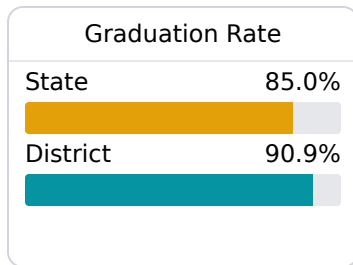

## Lowndes County School District

Columbus, MS

1053 HWY 45 SOUTH  
Columbus, MS 39701

Sam Allison  
Sam.allison@lowndes.k12.ms.us

Due to the impact of COVID-19 on school closures in the 2019-20 school year and a waiver from the U.S. Department of Education, the Mississippi Department of Education (MDE) has no assessment and accountability data to report for the 2019-20 school year.