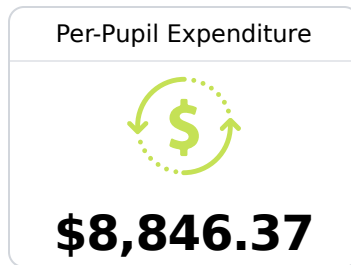

## Lowndes County School District

Columbus, MS

1053 HWY 45 SOUTH  
Columbus, MS 39701

Sam Allison  
Sam.allison@lowndes.k12.ms.us

Due to the impact of COVID-19 on school closures in the 2019-20 school year and a waiver from the U.S. Department of Education, the Mississippi Department of Education (MDE) has no assessment and accountability data to report for the 2019-20 school year.