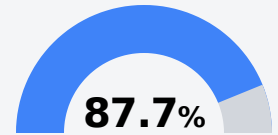

Teacher Data

366.7

Teachers

Experienced Teachers